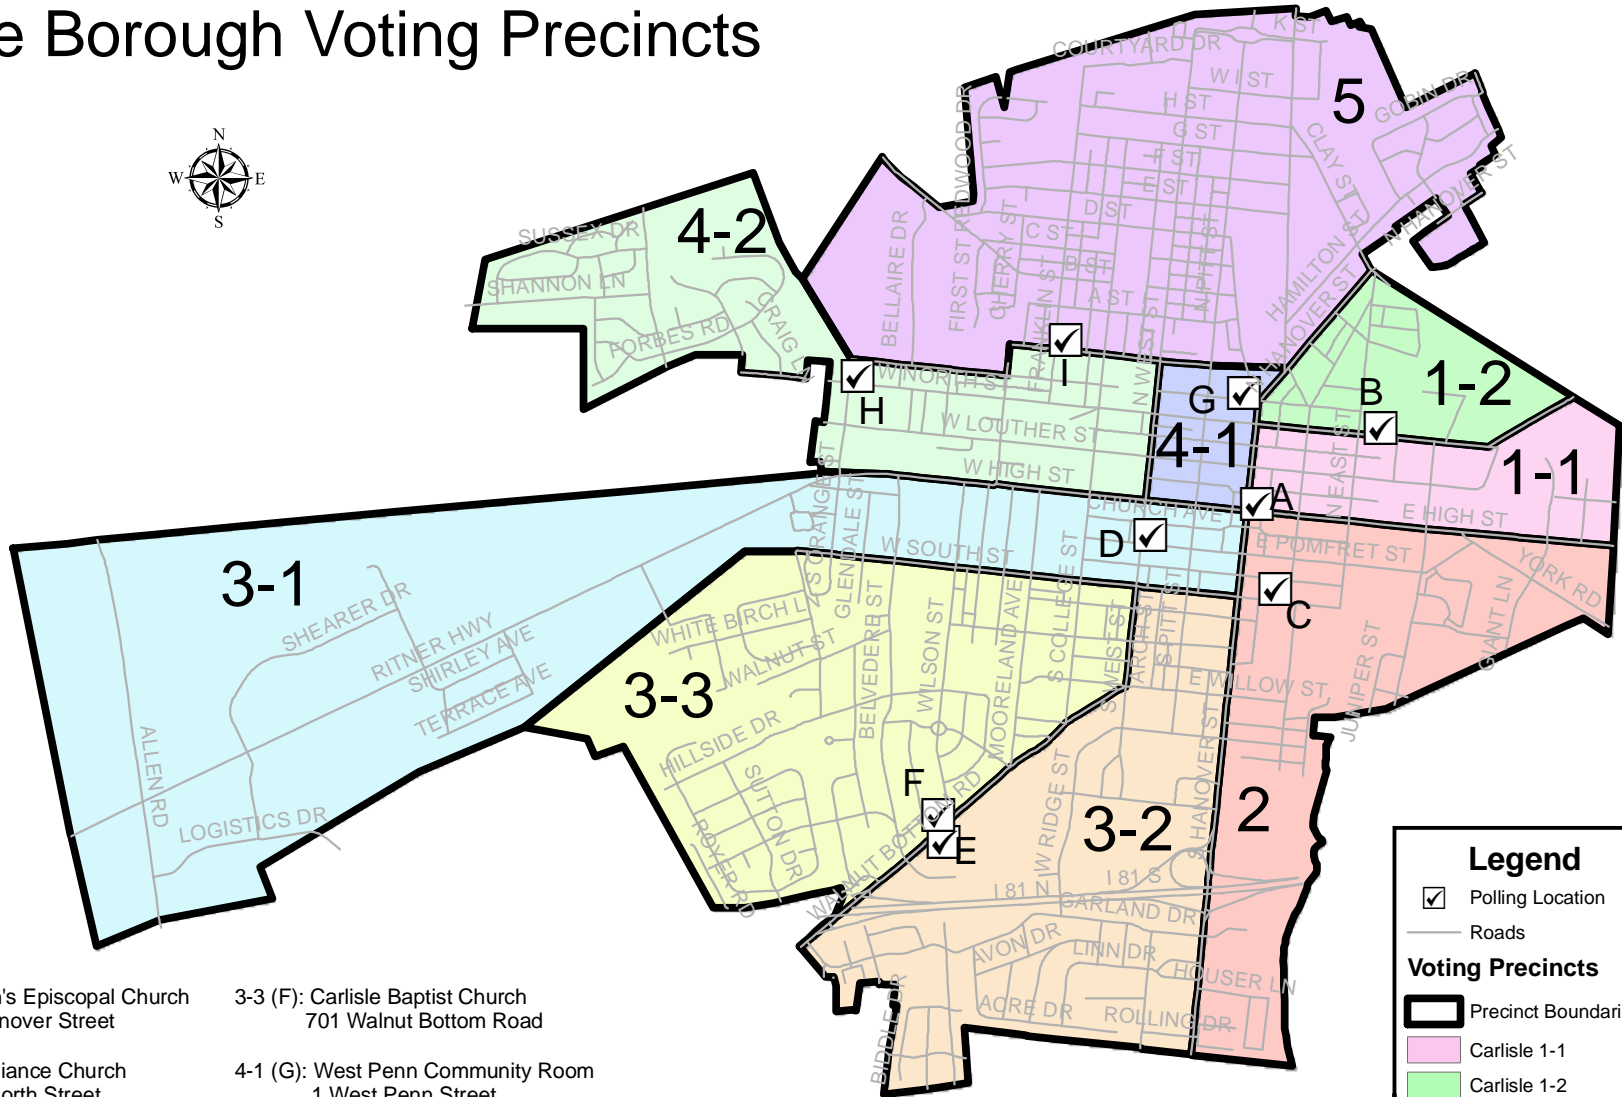

Carlisle Borough Voting Precincts

- | | |
|--|--|
| 1-1 (A): Saint John's Episcopal Church
1 North Hanover Street | 3-3 (F): Carlisle Baptist Church
701 Walnut Bottom Road |
| 1-2 (B): Carlisle Alliance Church
237 East North Street | 4-1 (G): West Penn Community Room
1 West Penn Street |
| 2 (C): Carlisle Band Hall
35 East South Street | 4-2 (H): Grace Baptist Church
777 West North Street |
| 3-1 (D): Grace United Methodist Church
W Pomfret Street & S West Street | 5 (I): Stuart Community Center
415 Franklin Street |
| 3-2 (E): Forest Park Health Center
700 Walnut Bottom Road | |

Map Scale = 1:30,000

Legend

- Polling Location
- Roads

Voting Precincts

- Precinct Boundaries
- Carlisle 1-1
- Carlisle 1-2
- Carlisle 2
- Carlisle 3-1
- Carlisle 3-2
- Carlisle 3-3
- Carlisle 4-1
- Carlisle 4-2
- Carlisle 5