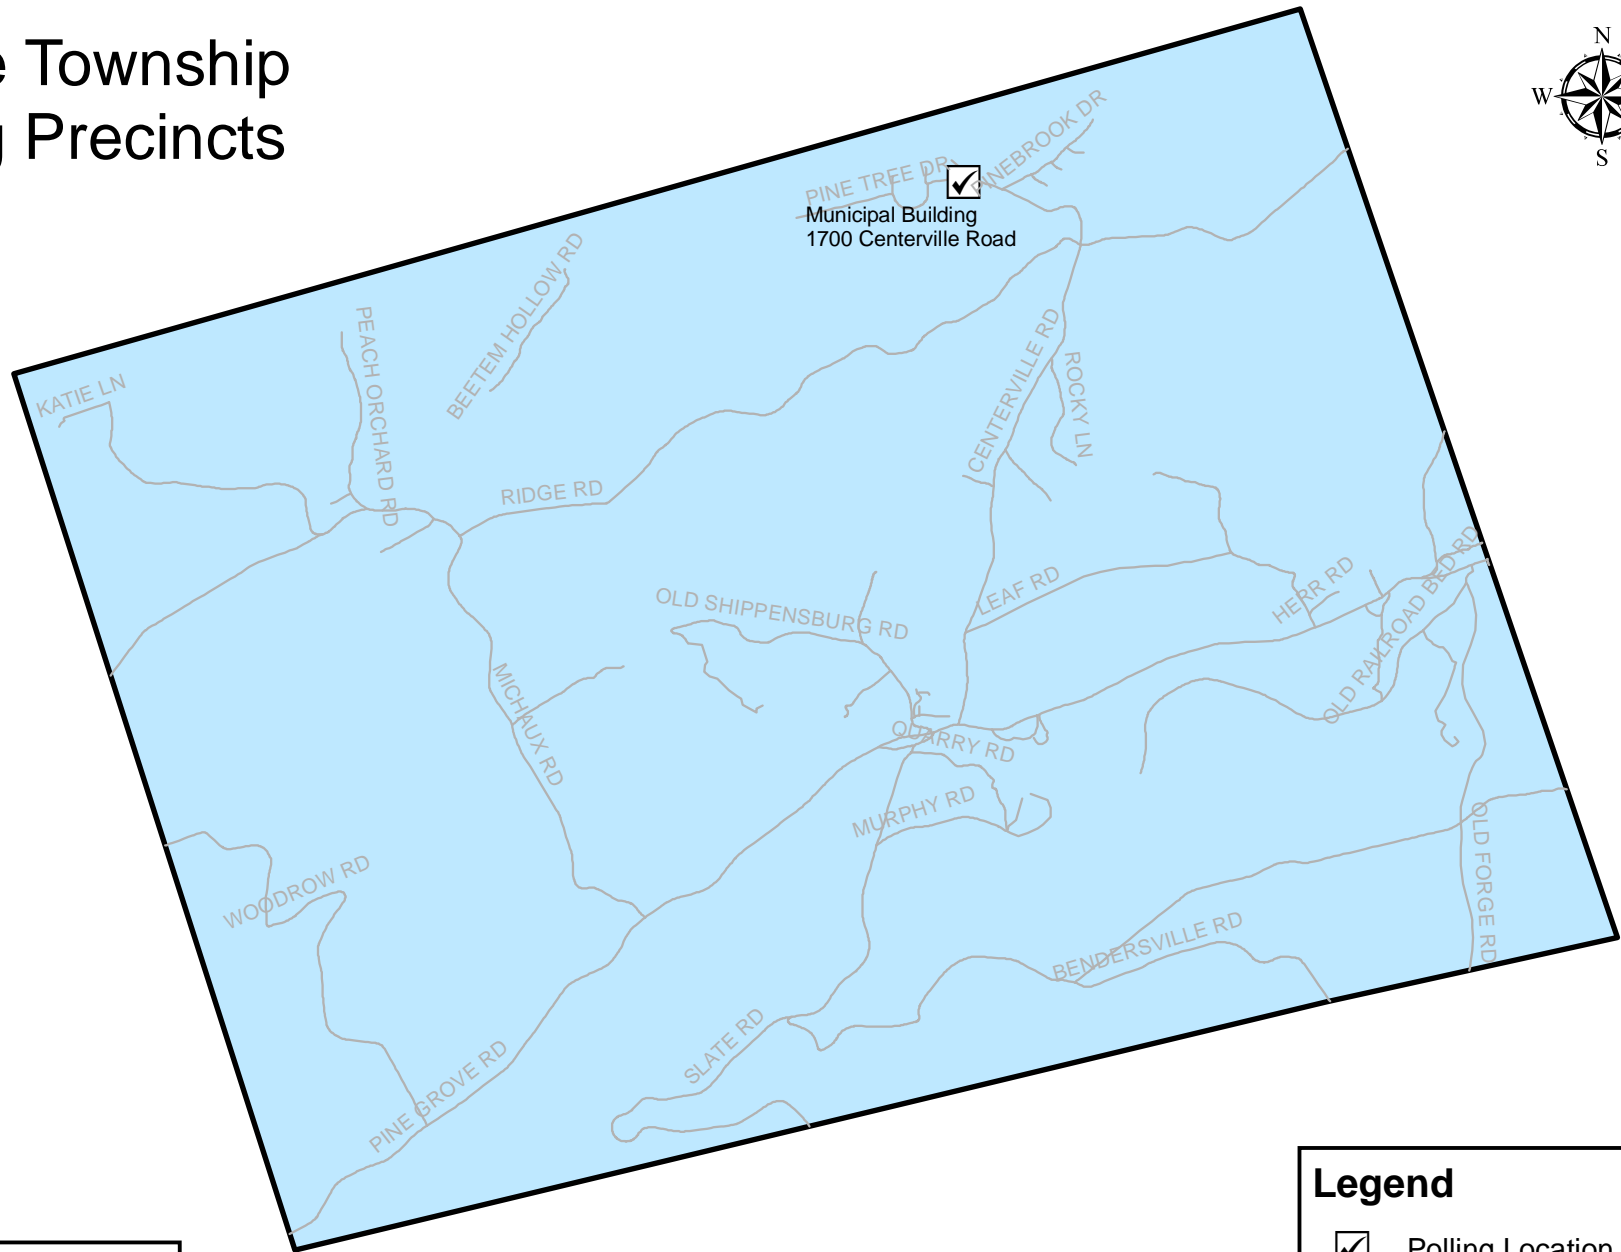

Cooke Township Voting Precincts

Municipal Building
1700 Centerville Road

Legend

- Polling Location
- Roads
- ▭ Precinct Boundaries

Prepared by:
Cumberland County GIS
April 2009