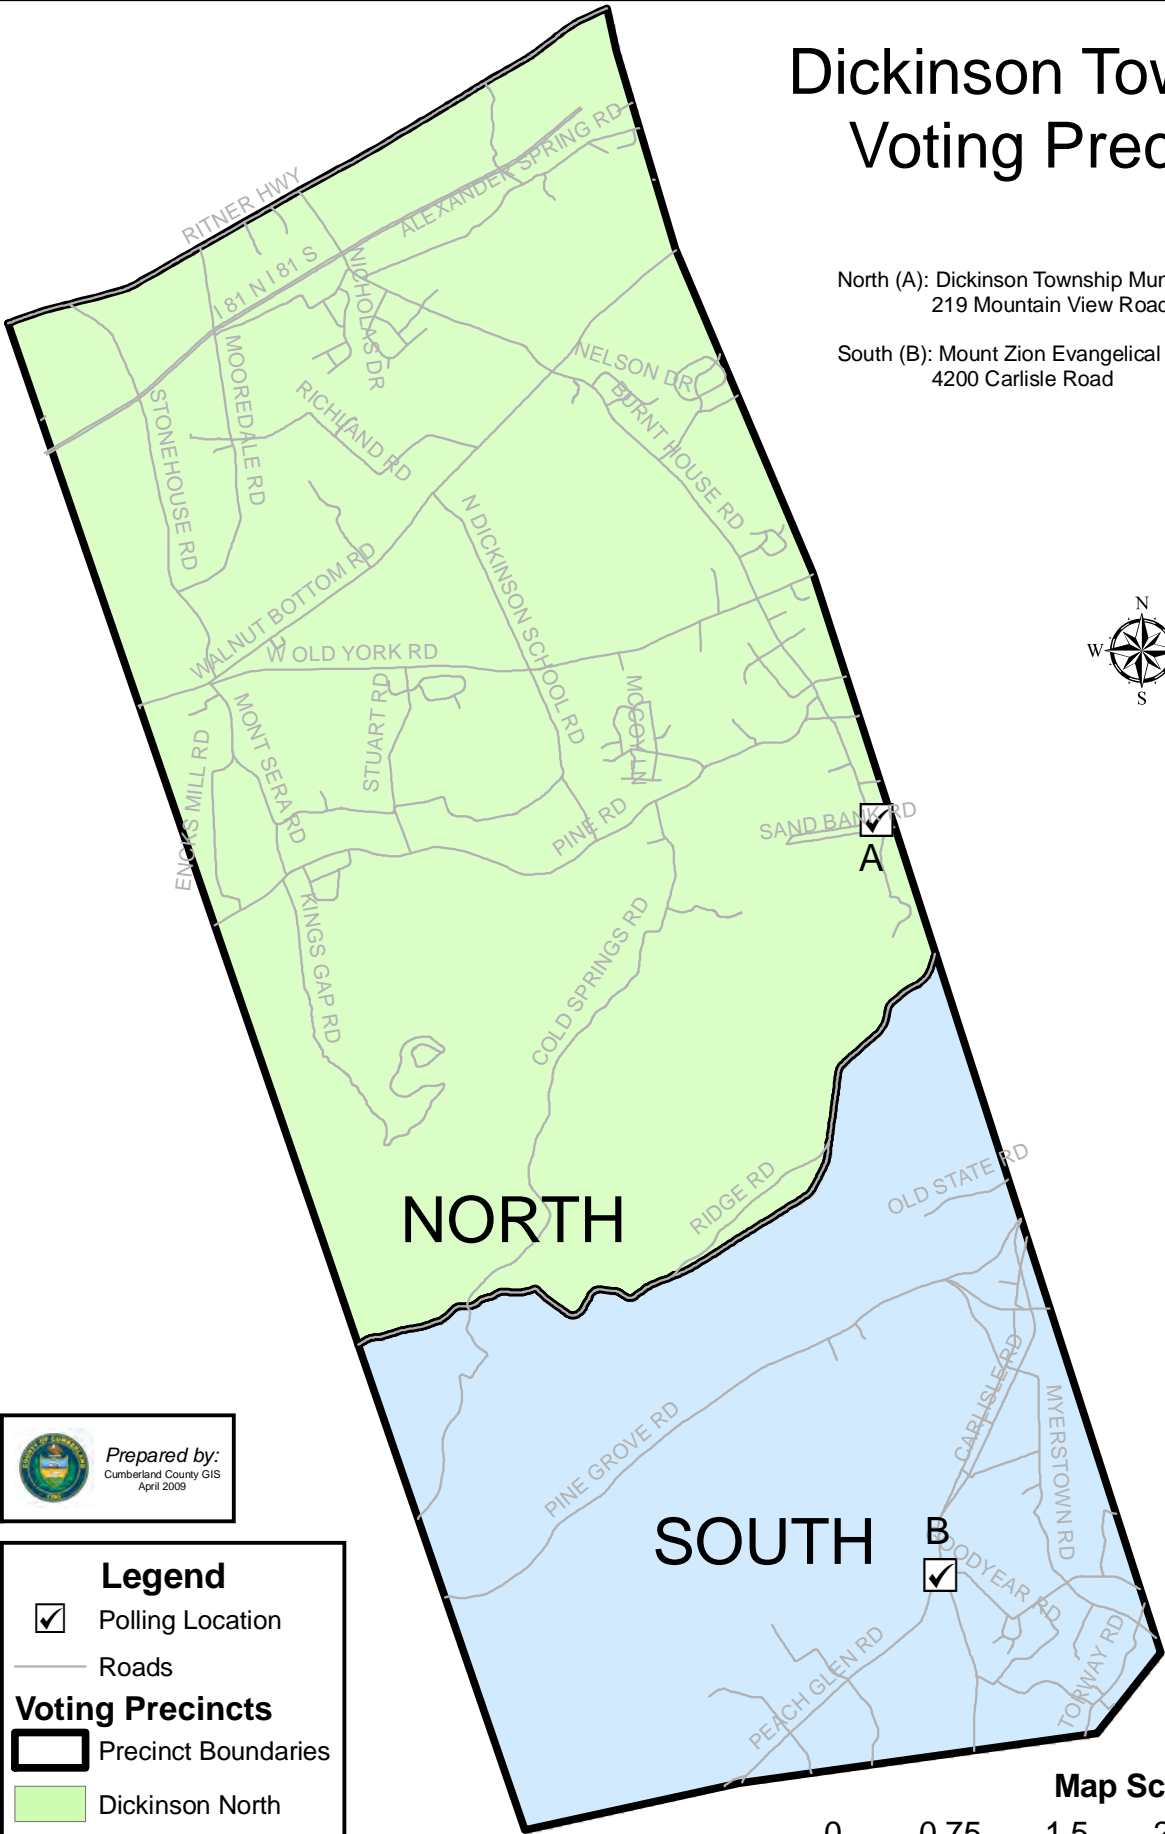

Dickinson Township Voting Precincts

North (A): Dickinson Township Municipal Building
219 Mountain View Road

South (B): Mount Zion Evangelical Lutheran Church
4200 Carlisle Road

 Prepared by:
 Cumberland County GIS
 April 2009

Legend

- Polling Location
- Roads

Voting Precincts

- Precinct Boundaries
- Dickinson North
- Dickinson South