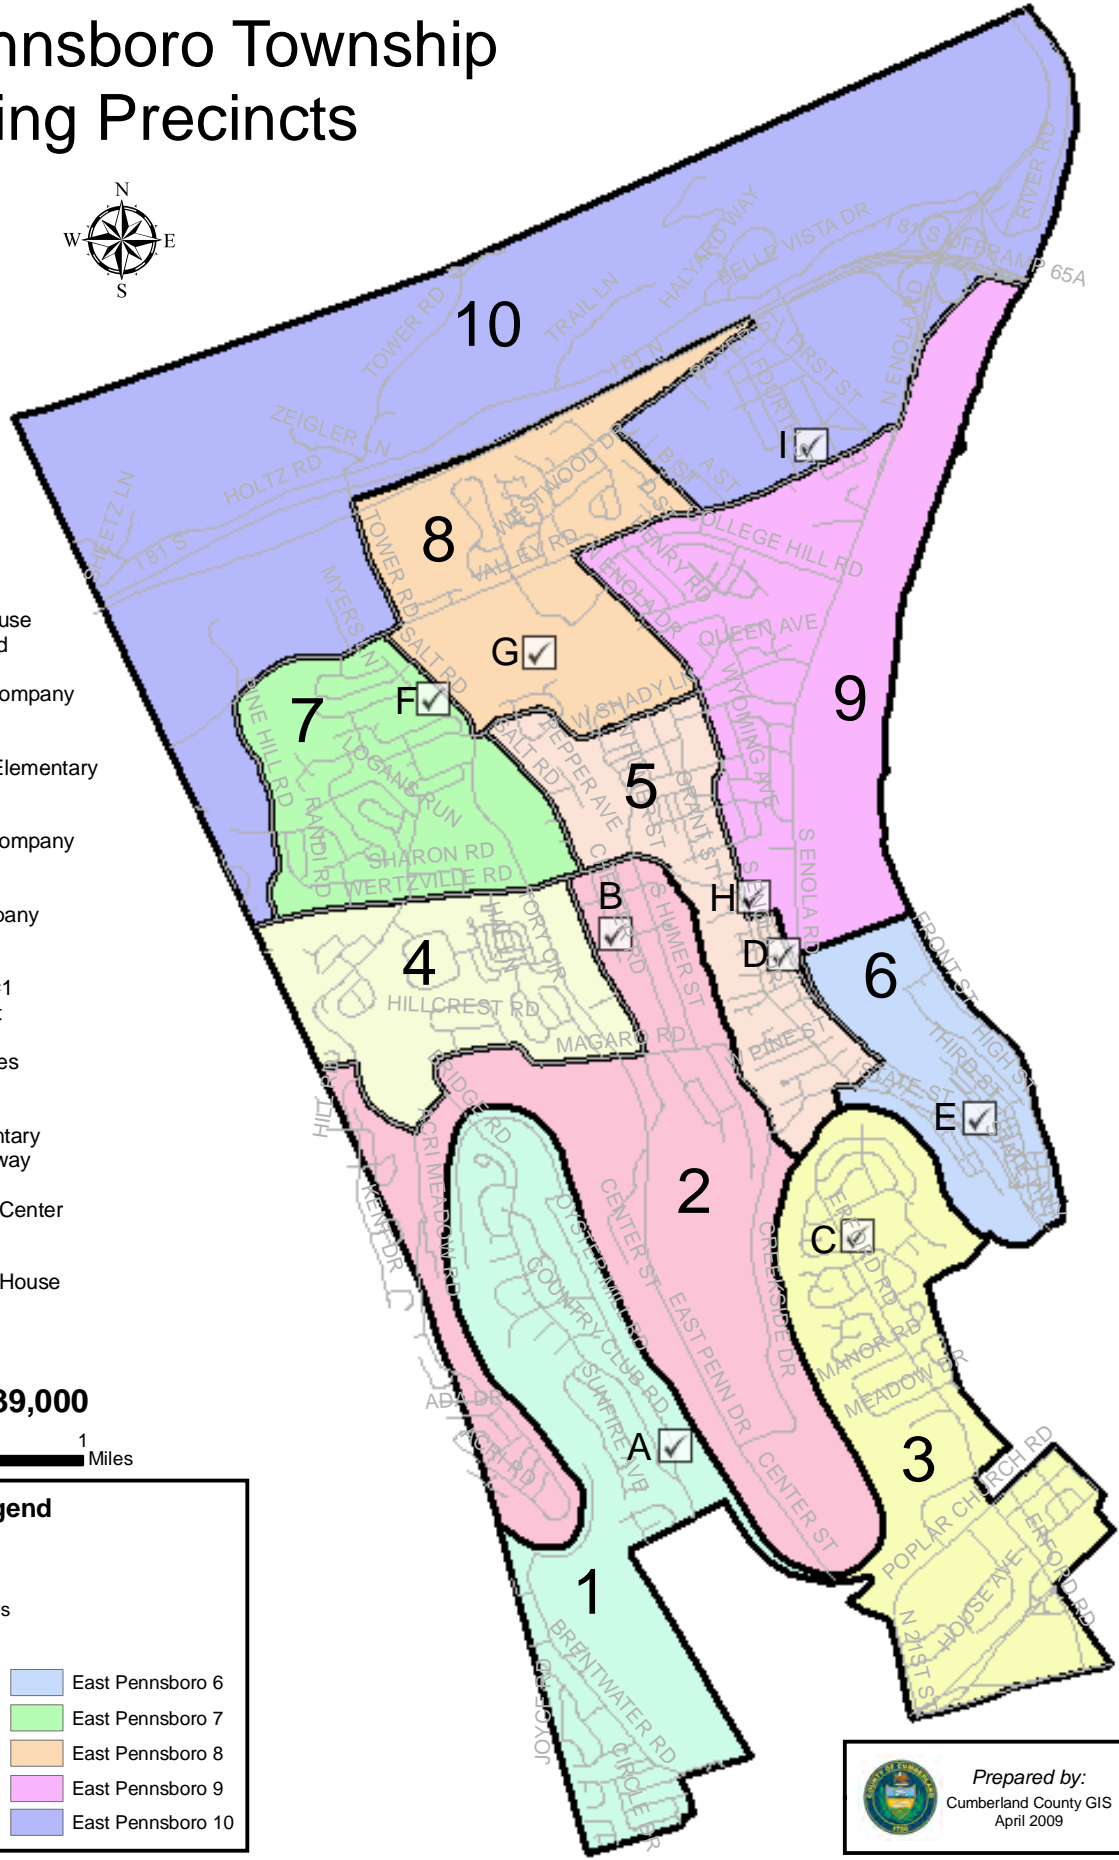

East Pennsboro Township Voting Precincts

- 1 (A): Oyster Mill Playhouse
1001 Oyster Mill Rd
- 2 (B): West Enola Fire Company
118 Chester Rd
- 3 (C): West Creek Hills Elementary
400 Erford Rd
- 4 (B): West Enola Fire Company
118 Chester Rd
- 5 (D): Midway Fire Company
17 E Manor Ave
- 6 (E): Goodwill Fire Co #1
Third & Abolition St
- 7 (F): Our Lady of Lourdes
225 Salt Rd
- 8 (G): East Penn Elementary
840 Panther Parkway
- 9 (H): East Penn Senior Center
98 S Enola Dr
- 10 (I): Summerdale Fire House
202 Third St

Map Scale = 1:39,000
 0 0.25 0.5 1 Miles

Legend

- Polling Place
- Roads
- Precinct Boundaries

Voting Precincts

 East Pennsboro 1	 East Pennsboro 6
 East Pennsboro 2	 East Pennsboro 7
 East Pennsboro 3	 East Pennsboro 8
 East Pennsboro 4	 East Pennsboro 9
 East Pennsboro 5	 East Pennsboro 10

Prepared by:
 Cumberland County GIS
 April 2009