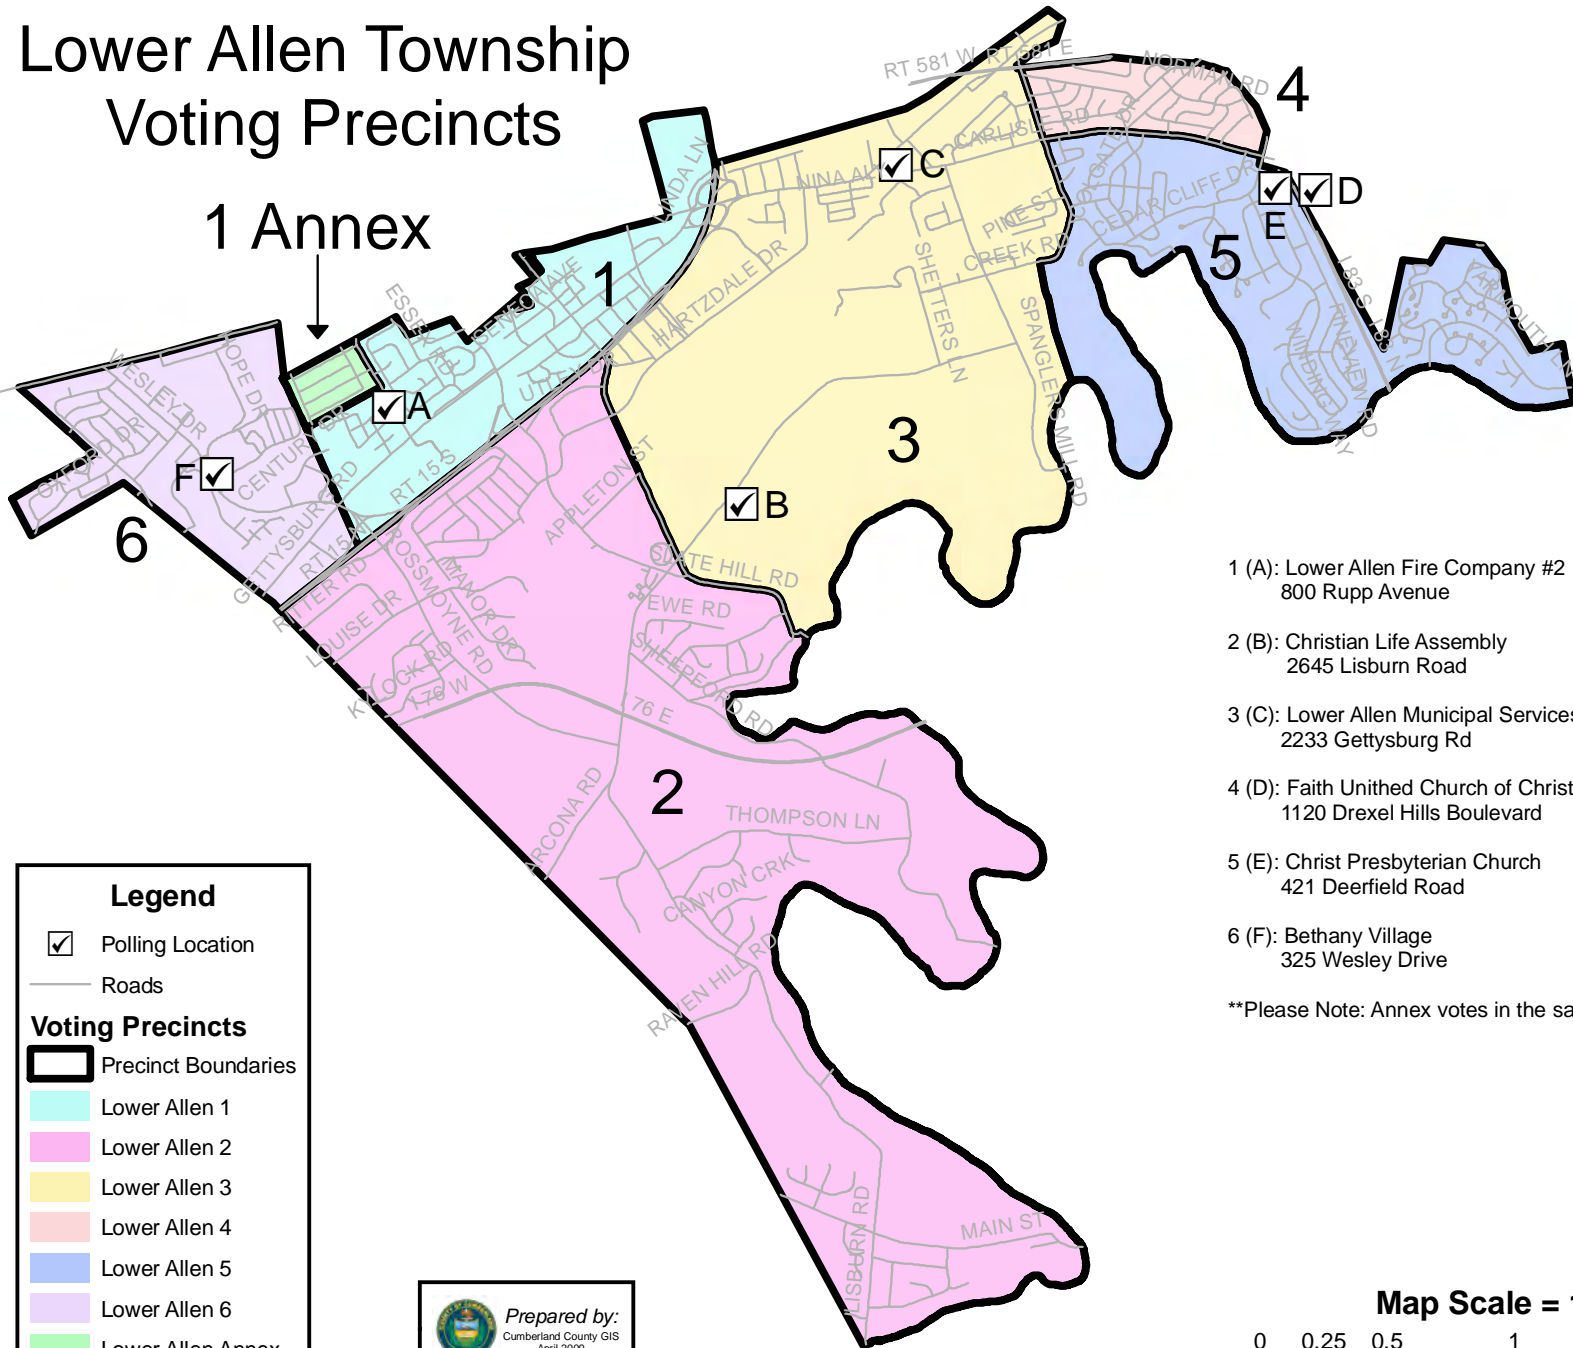

Lower Allen Township Voting Precincts

1 Annex

- 1 (A): Lower Allen Fire Company #2
800 Rupp Avenue
- 2 (B): Christian Life Assembly
2645 Lisburn Road
- 3 (C): Lower Allen Municipal Services Building
2233 Gettysburg Rd
- 4 (D): Faith Unithed Church of Christ
1120 Drexel Hills Boulevard
- 5 (E): Christ Presbyterian Church
421 Deerfield Road
- 6 (F): Bethany Village
325 Wesley Drive

**Please Note: Annex votes in the same location as LA 1.

Legend

- Polling Location
- Roads

Voting Precincts

- Lower Allen 1
- Lower Allen 2
- Lower Allen 3
- Lower Allen 4
- Lower Allen 5
- Lower Allen 6
- Lower Allen Annex

Prepared by:
Cumberland County GIS
April 2008