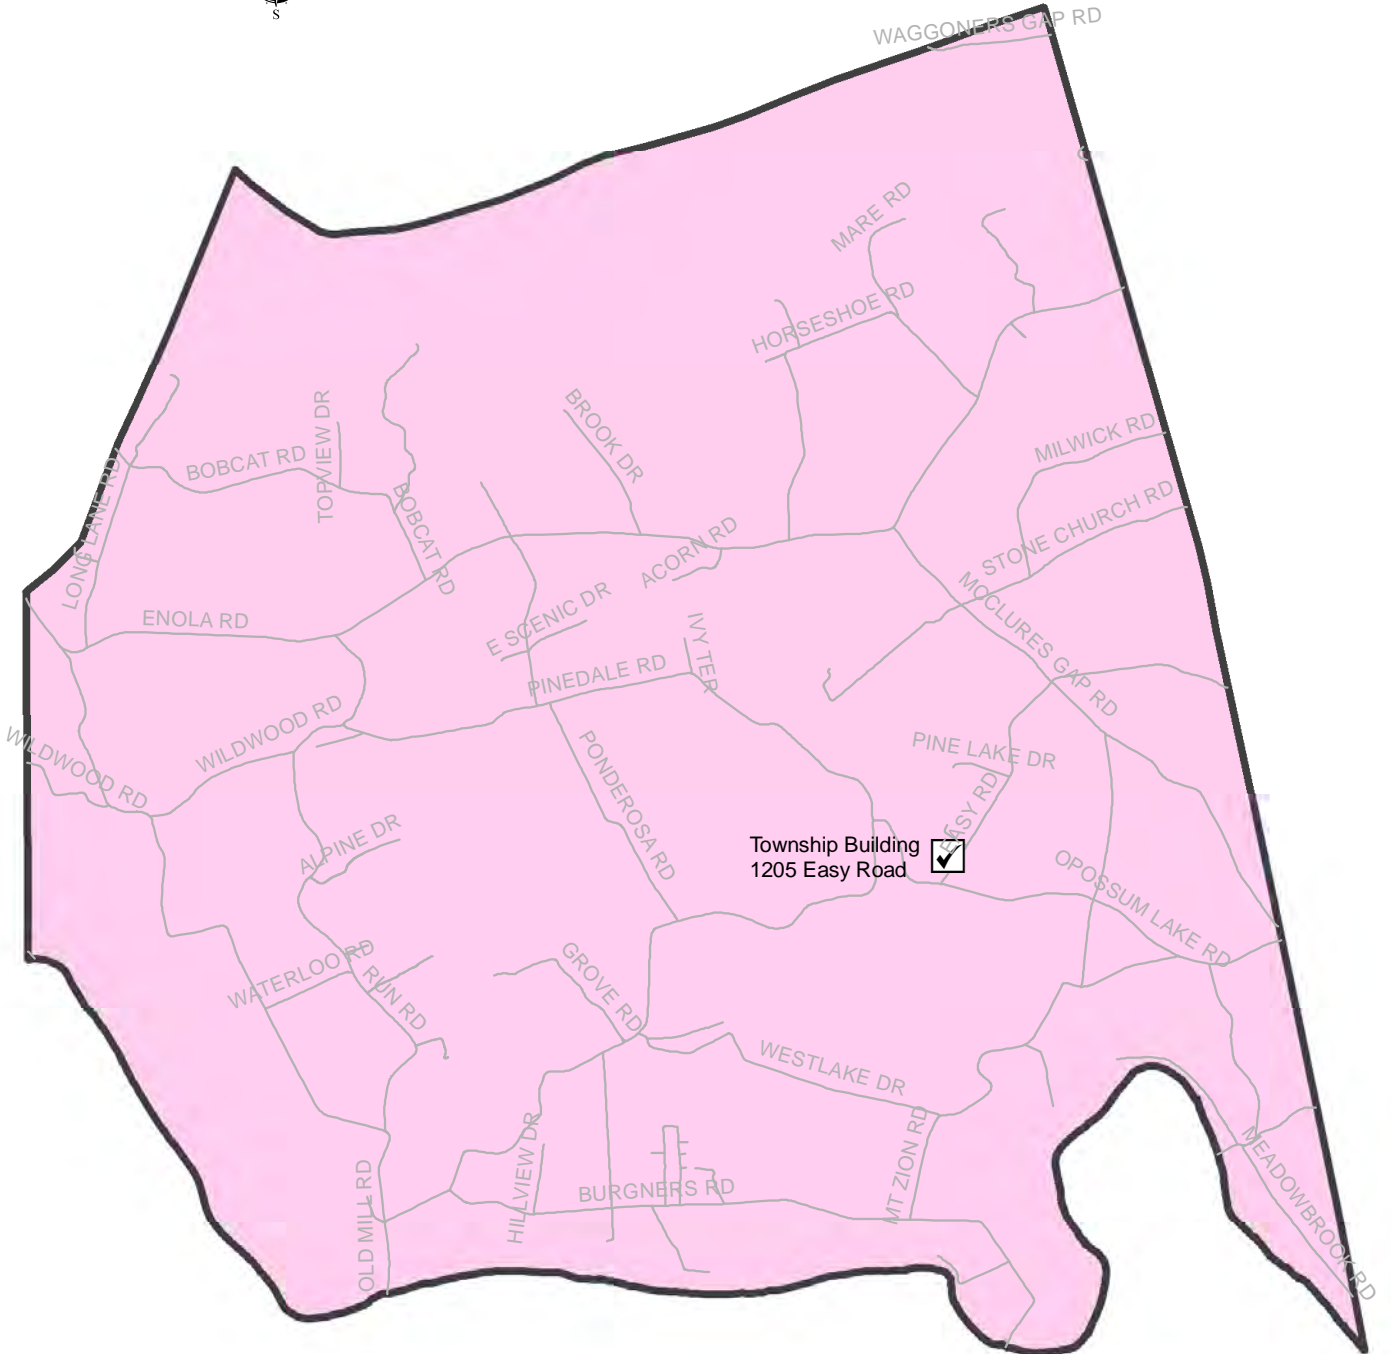

# Lower Frankford Township Voting Precincts

Township Building  
1205 Easy Road

**Legend**

- Polling Location
- Roads
- ▭ Precinct Boundaries

Prepared by:  
Cumberland County GIS  
April 2009