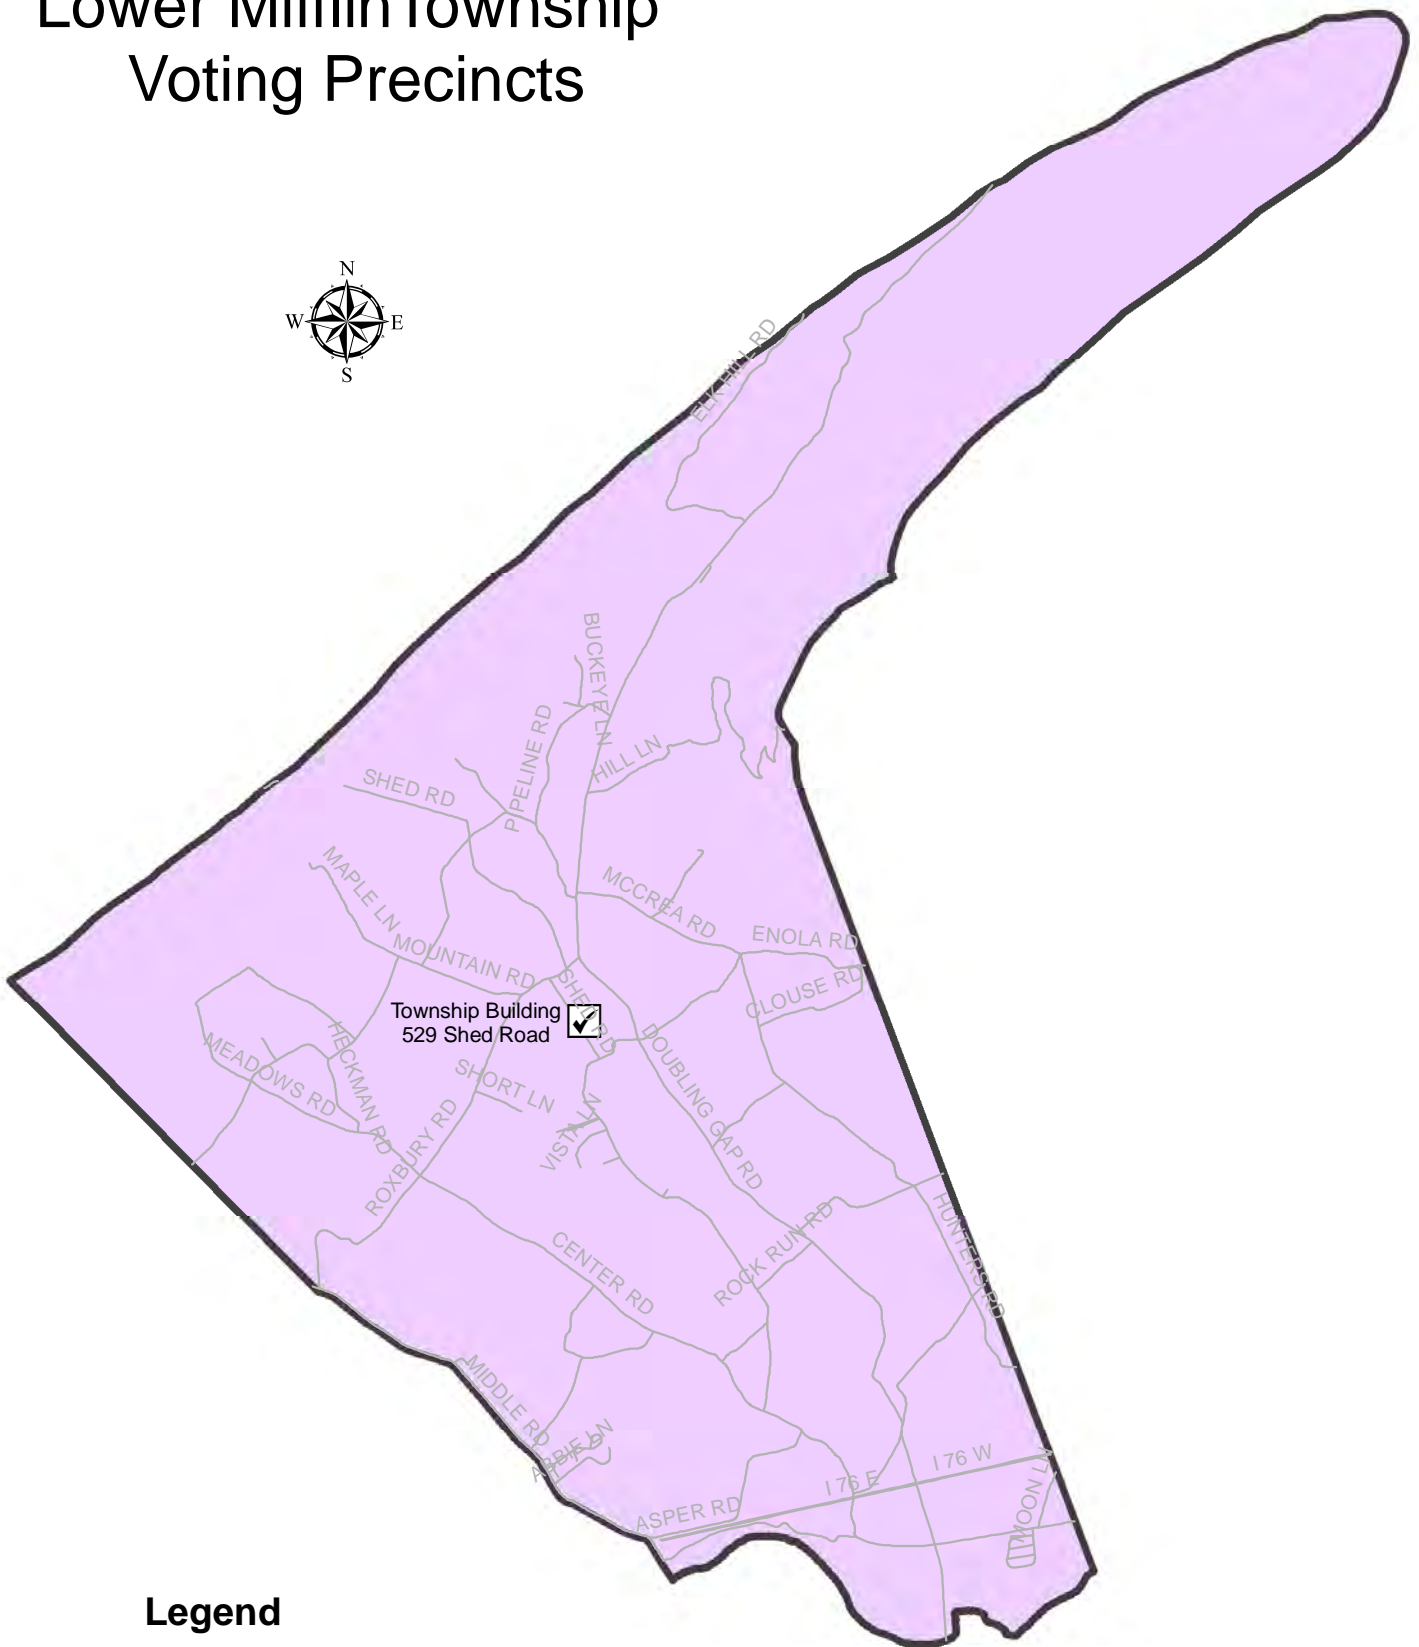

# Lower Mifflin Township Voting Precincts

## Legend

Polling Location

Roads

Precinct Boundaries

Map Scale = 1:67000

0 0.5 1 2 Miles

Prepared by:  
Cumberland County GIS  
April 2009