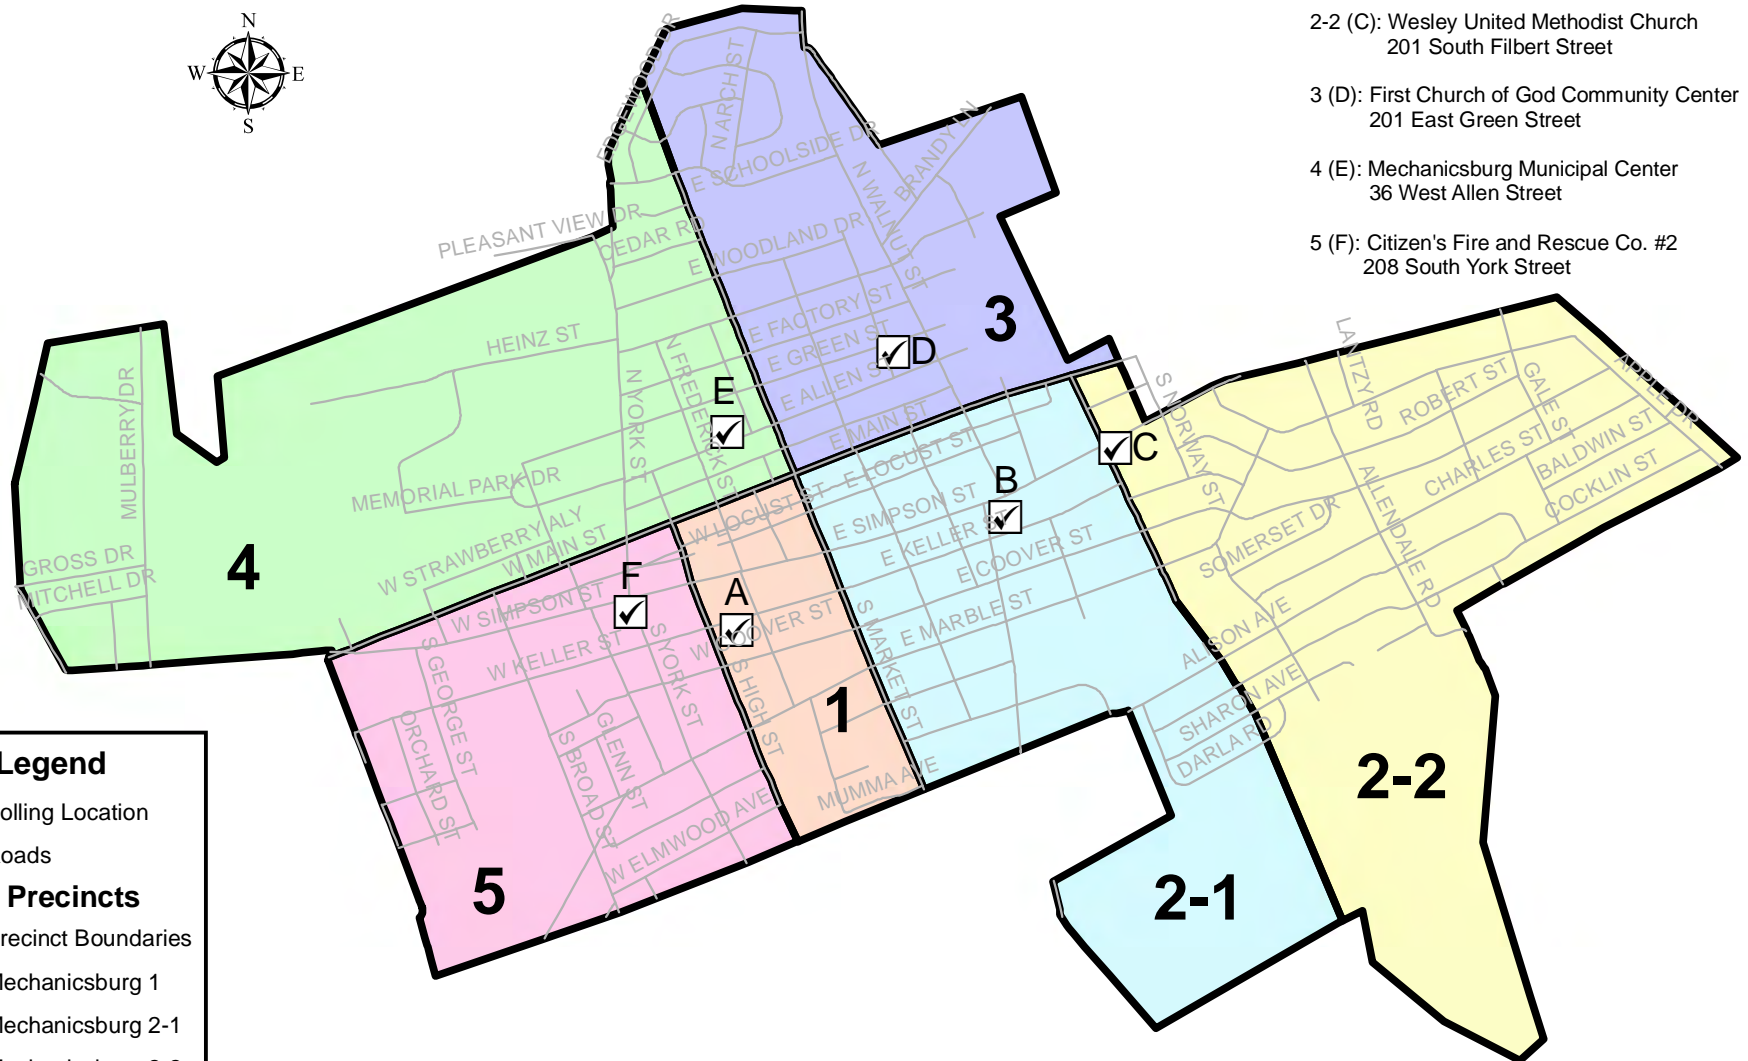

Mechanicsburg Borough Voting Precincts

- 1 (A): St. Mark's Lutheran Church
117 W. Keller Street
- 2-1 (B): Mechanicsburg Presbyterian Church
300 East Simpson Street
- 2-2 (C): Wesley United Methodist Church
201 South Filbert Street
- 3 (D): First Church of God Community Center
201 East Green Street
- 4 (E): Mechanicsburg Municipal Center
36 West Allen Street
- 5 (F): Citizen's Fire and Rescue Co. #2
208 South York Street

Legend

- Polling Location
- Roads

Voting Precincts

- Precinct Boundaries
- Mechanicsburg 1
- Mechanicsburg 2-1
- Mechanicsburg 2-2
- Mechanicsburg 3
- Mechanicsburg 4
- Mechanicsburg 5

Map Scale = 1:20000

Prepared by:
Cumberland County GIS
April 2009