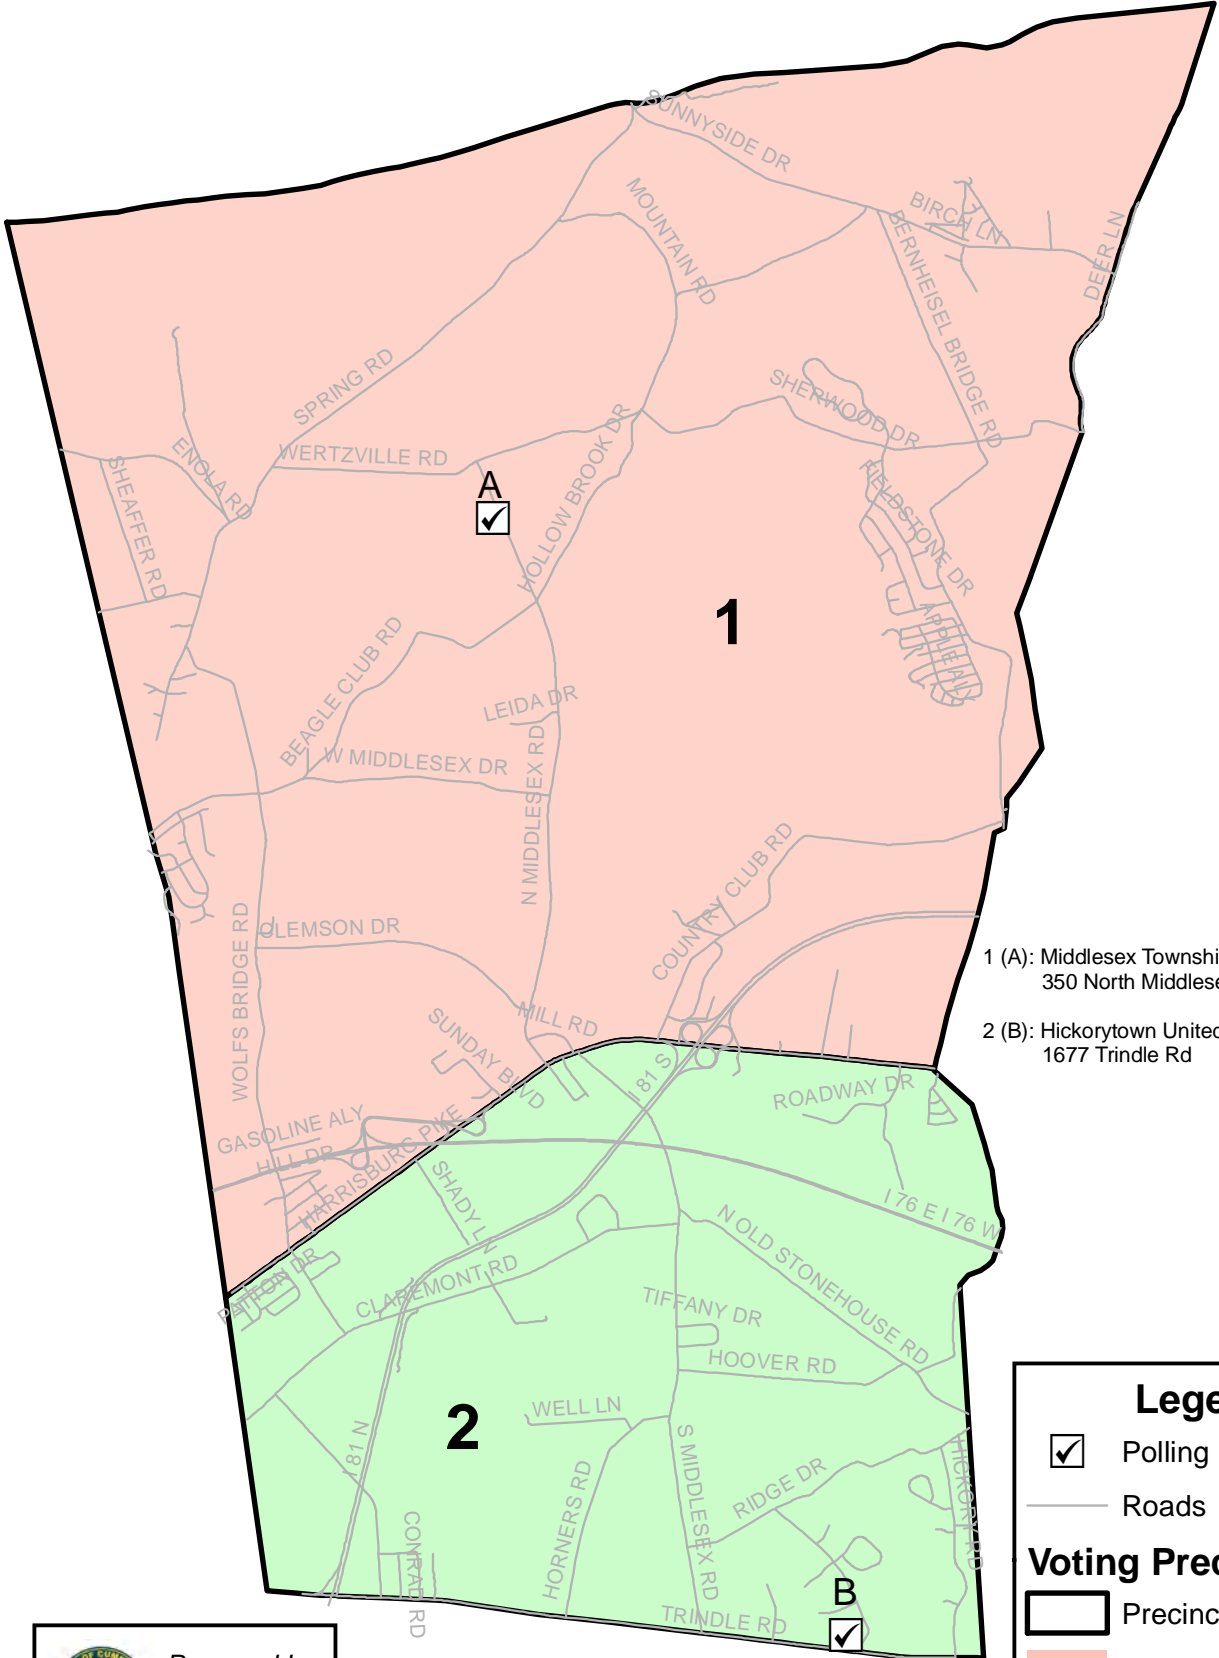

Middlesex Township Voting Precincts

- 1 (A): Middlesex Township Building
350 North Middlesex Road
- 2 (B): Hickorytown United Methodist Church
1677 Trindle Rd

Legend

- Polling Location
- Roads

Voting Precincts

- Precinct Boundaries
- Middlesex 1
- Middlesex 2

Prepared by:
Cumberland County GIS
April 2009