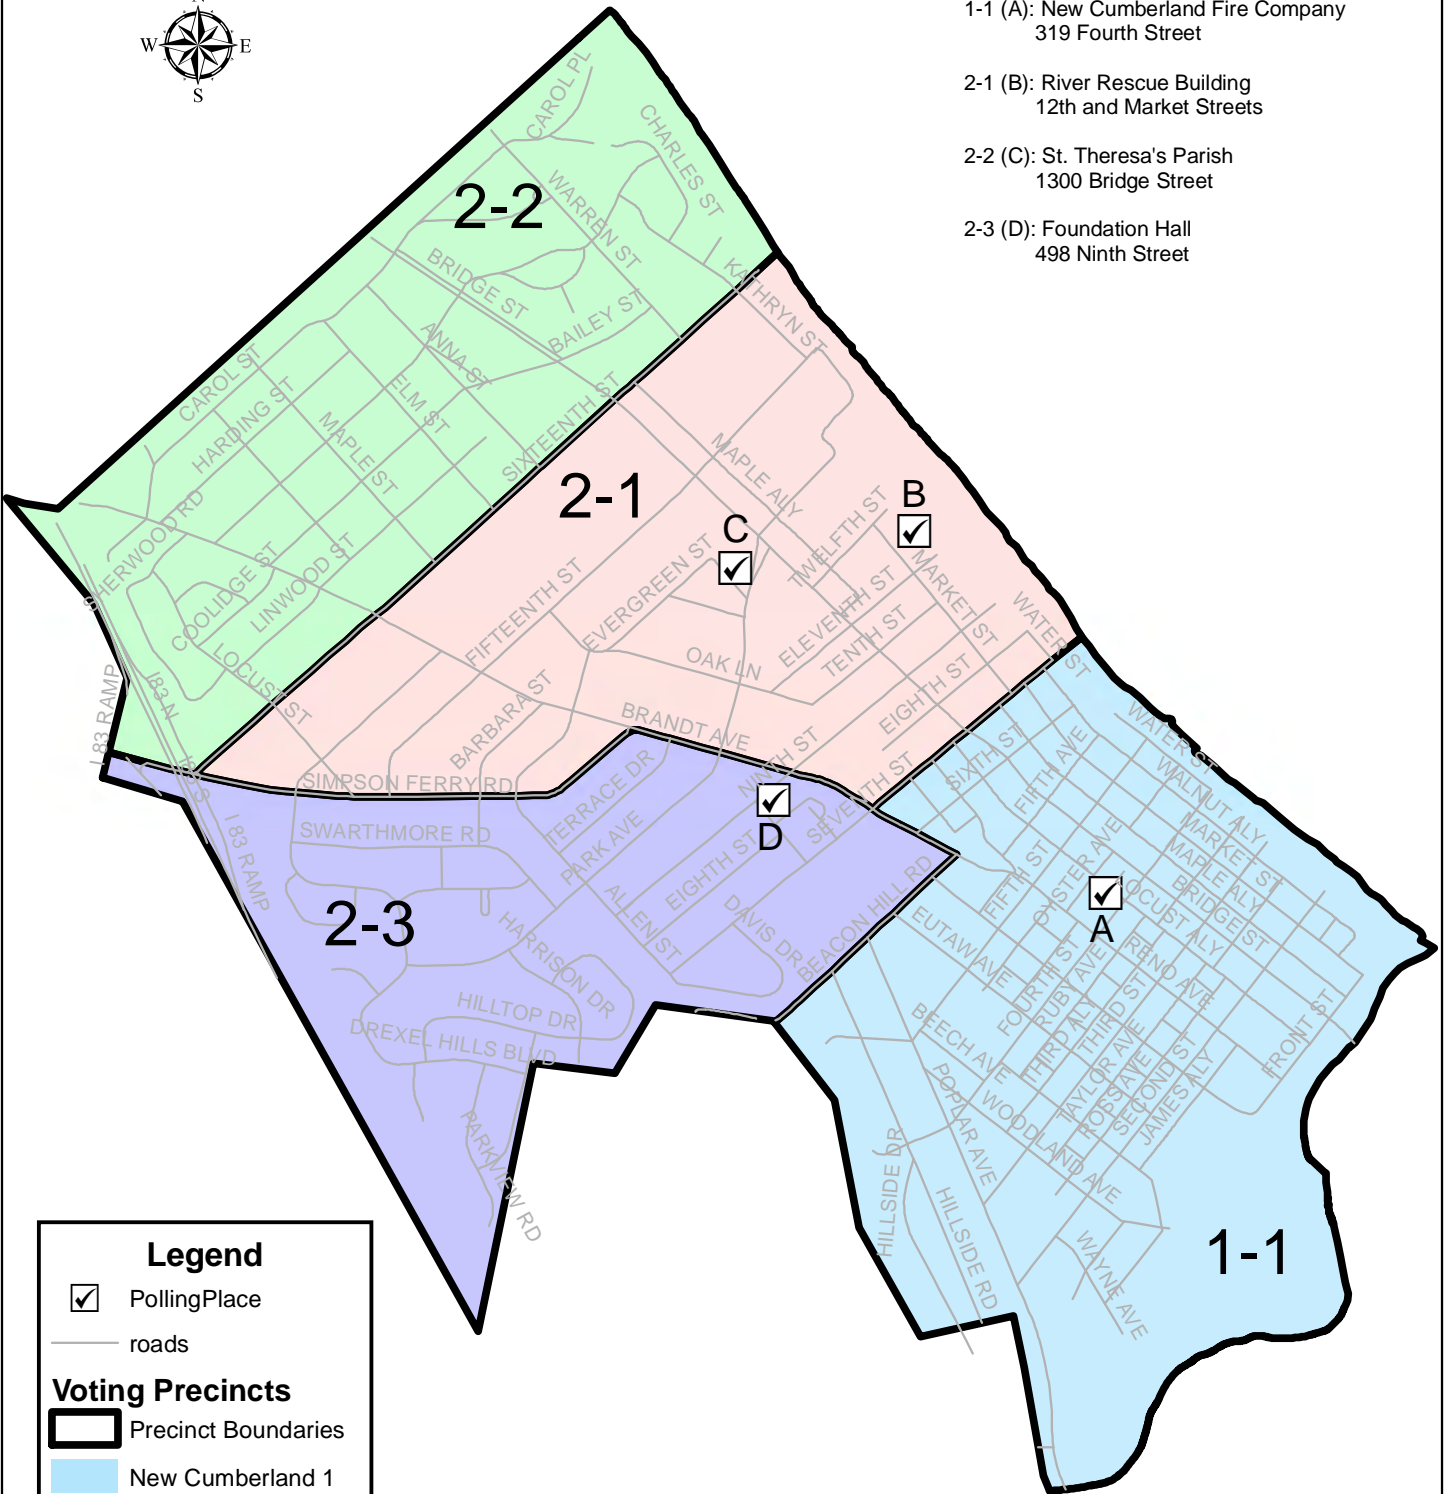

New Cumberland Borough Voting Precincts

- 1-1 (A): New Cumberland Fire Company
319 Fourth Street
- 2-1 (B): River Rescue Building
12th and Market Streets
- 2-2 (C): St. Theresa's Parish
1300 Bridge Street
- 2-3 (D): Foundation Hall
498 Ninth Street

Legend

- PollingPlace
- roads

Voting Precincts

- Precinct Boundaries
- New Cumberland 1
- New Cumberland 2-1
- New Cumberland 2-2
- New Cumberland 2-3

Prepared by:
Cumberland County GIS
April 2009