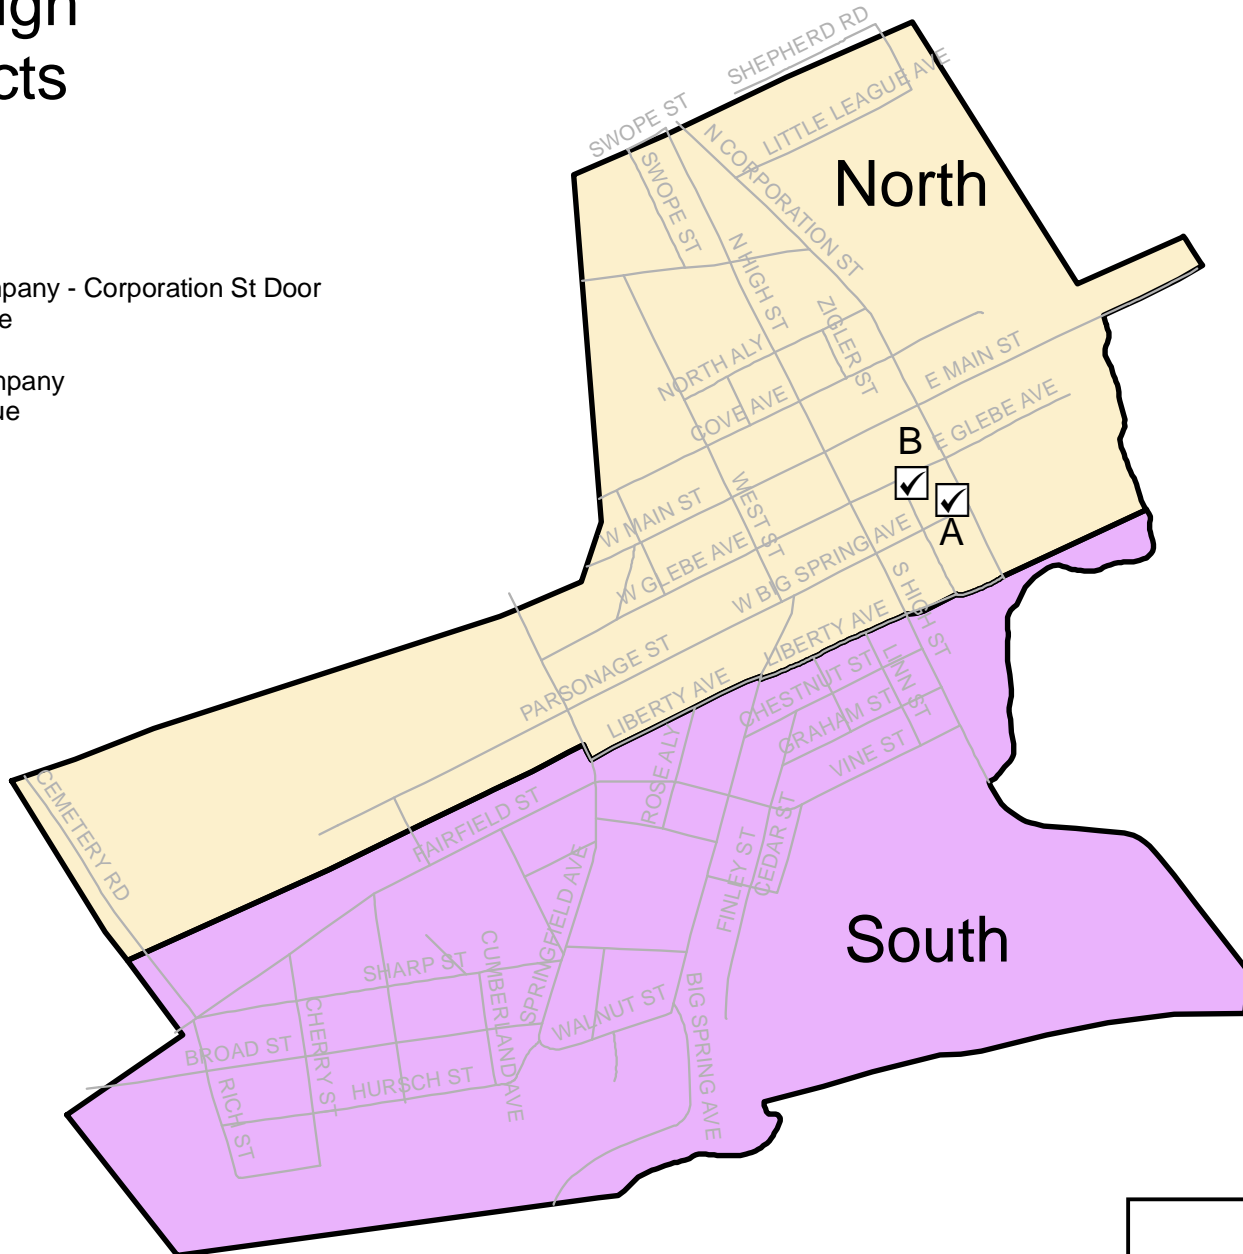

Newville Borough Voting Precincts

North (A): Friendship Fire Company - Corporation St Door
15 Big Spring Avenue

South (B): Friendship Fire Company
15 Big Spring Avenue

Legend

- Polling Location
- Roads

Voting Precincts

- Precinct Boundaries
- Newville North
- Newville South

Prepared by:
Cumberland County GIS
April 2009