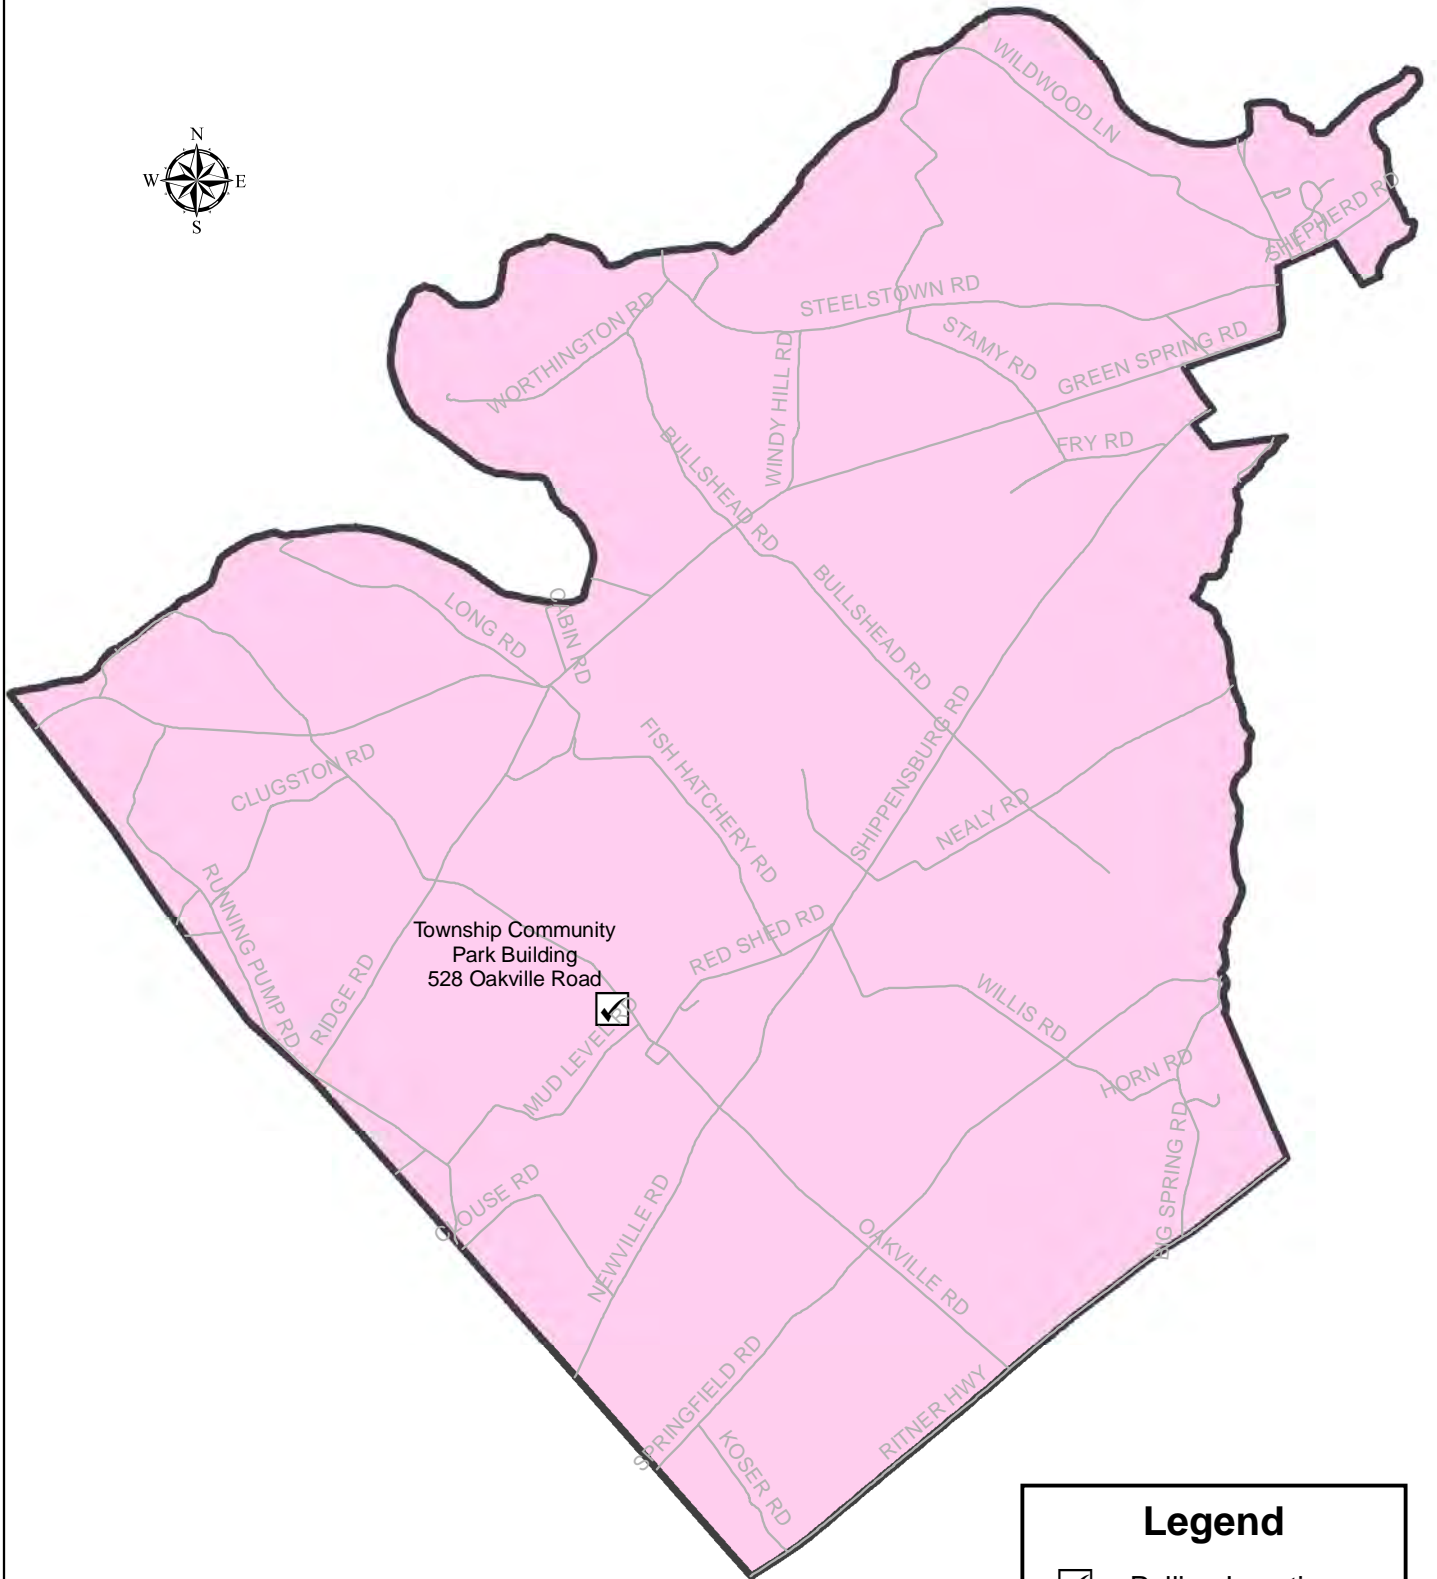

# North Newton Township Voting Precincts

Township Community  
Park Building  
528 Oakville Road

## Legend

Polling Location

— Roads

Precinct Boundaries

Map Scale = 1:54000