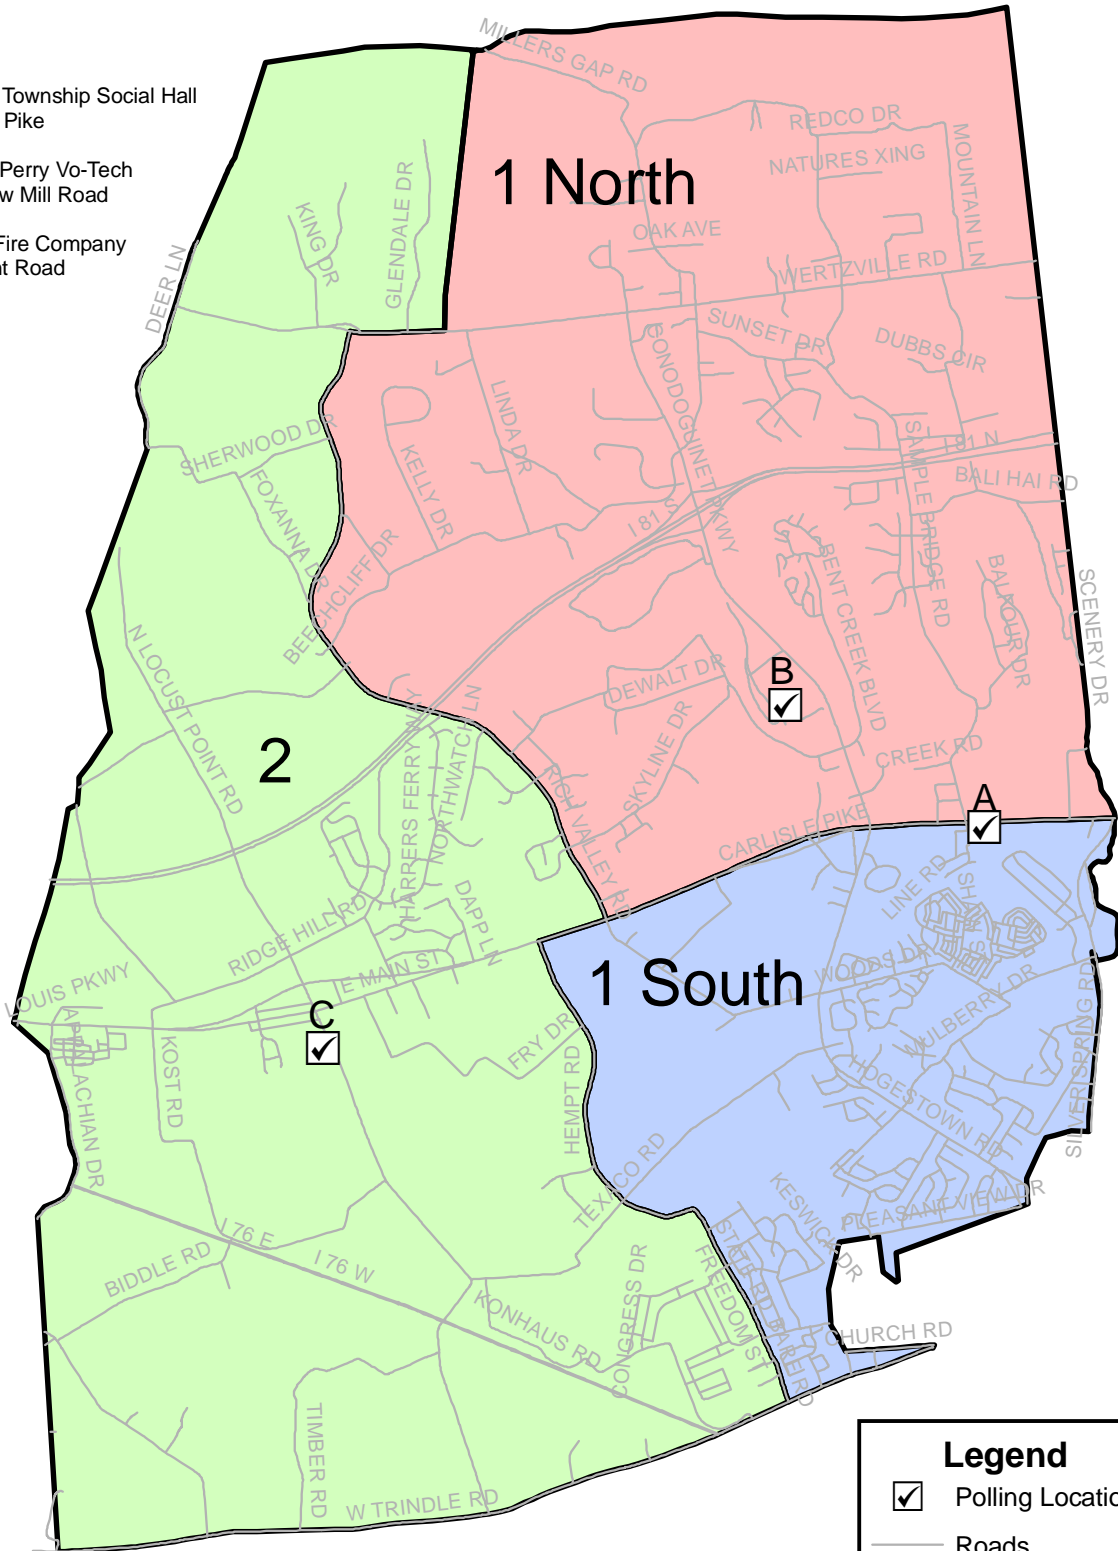

Silver Spring Township Voting Precincts

1-S (A): Silver Spring Township Social Hall
6471 Carlisle Pike

1-N (B): Cumberland Perry Vo-Tech
110 Old Willow Mill Road

2 (C): New Kingston Fire Company
277 Locust Point Road

Legend

- Polling Location
- Roads

Voting Precincts

- SS 1 North
- SS 1 South
- SS 2

Prepared by:
Cumberland County GIS
April 2009

Map Scale = 1:60000