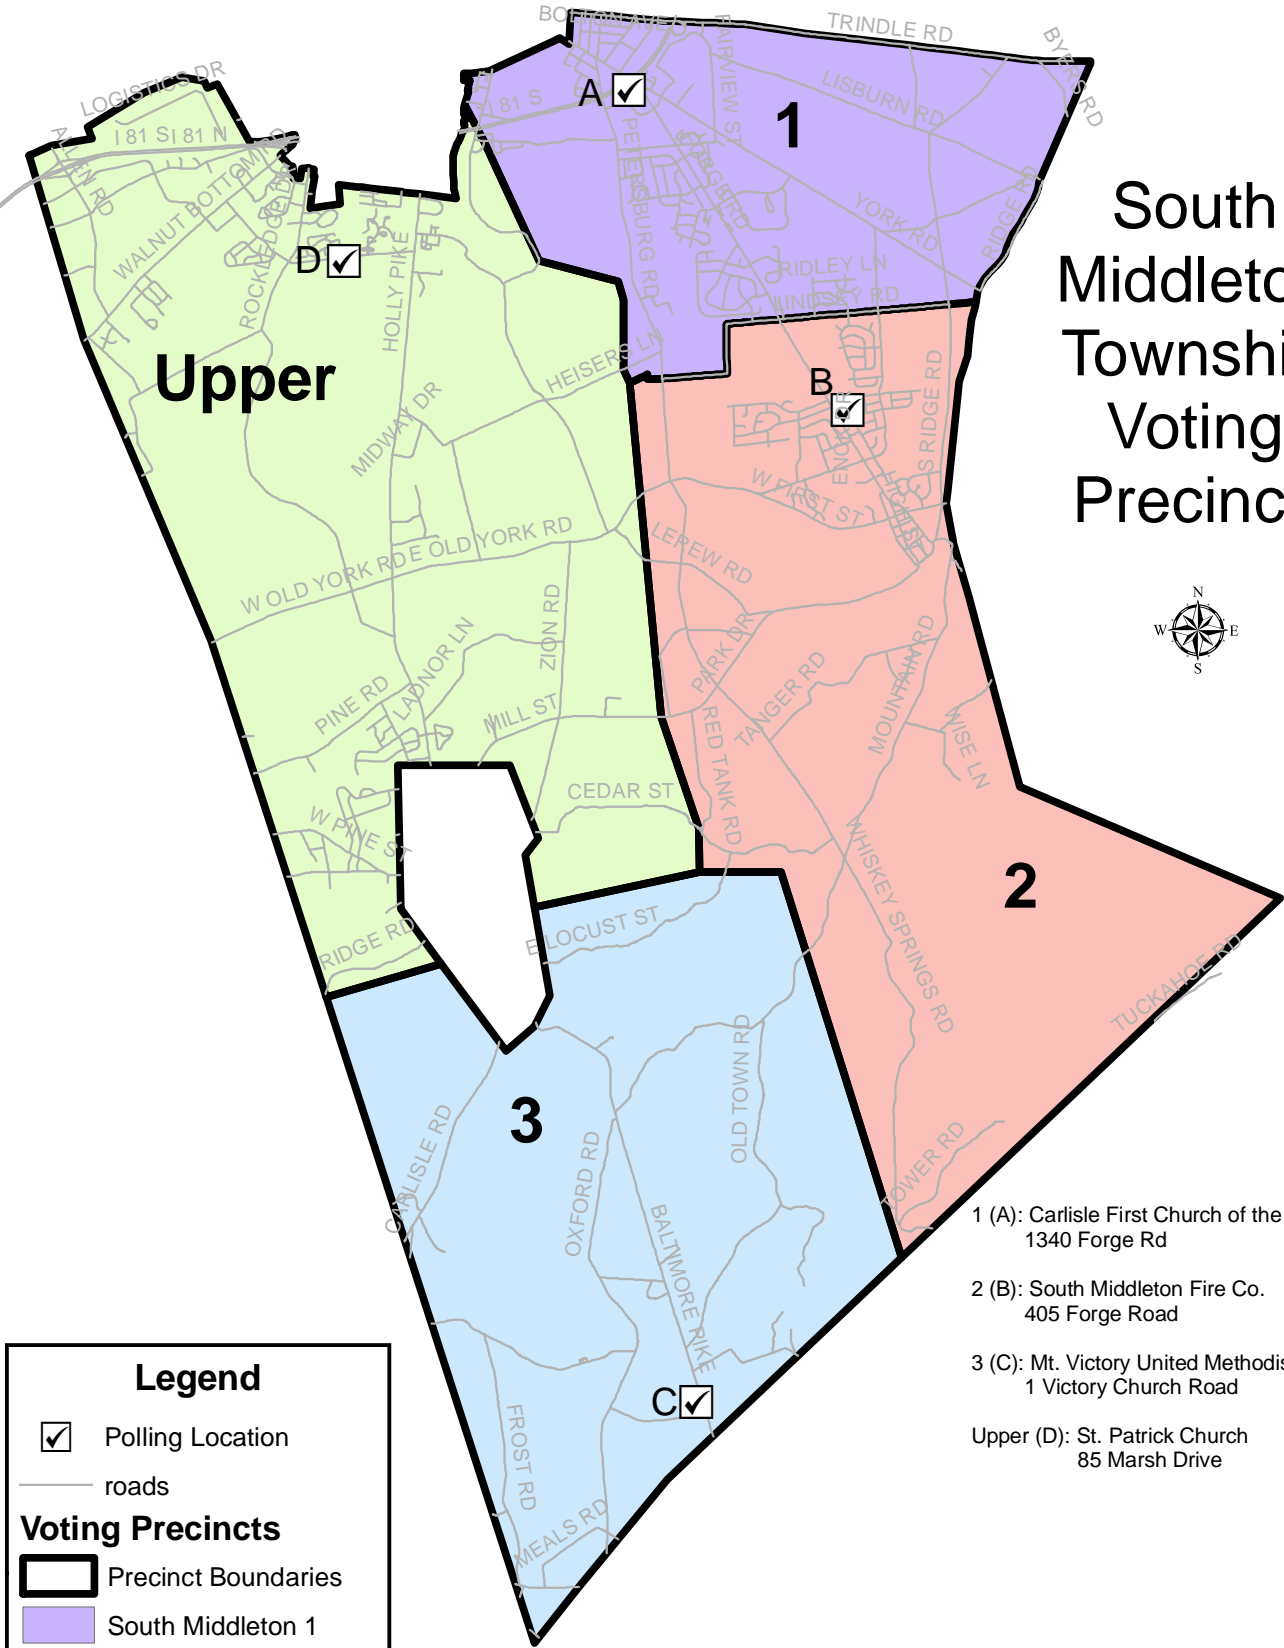

# South Middleton Township Voting Precincts

- 1 (A): Carlisle First Church of the Brethren  
1340 Forge Rd
- 2 (B): South Middleton Fire Co.  
405 Forge Road
- 3 (C): Mt. Victory United Methodist Church  
1 Victory Church Road
- Upper (D): St. Patrick Church  
85 Marsh Drive

**Legend**

- Polling Location
- roads

**Voting Precincts**

- Precinct Boundaries
- South Middleton 1
- South Middleton 2
- South Middleton 3
- South Middleton Upper

Prepared by:  
Cumberland County GIS  
April 2009