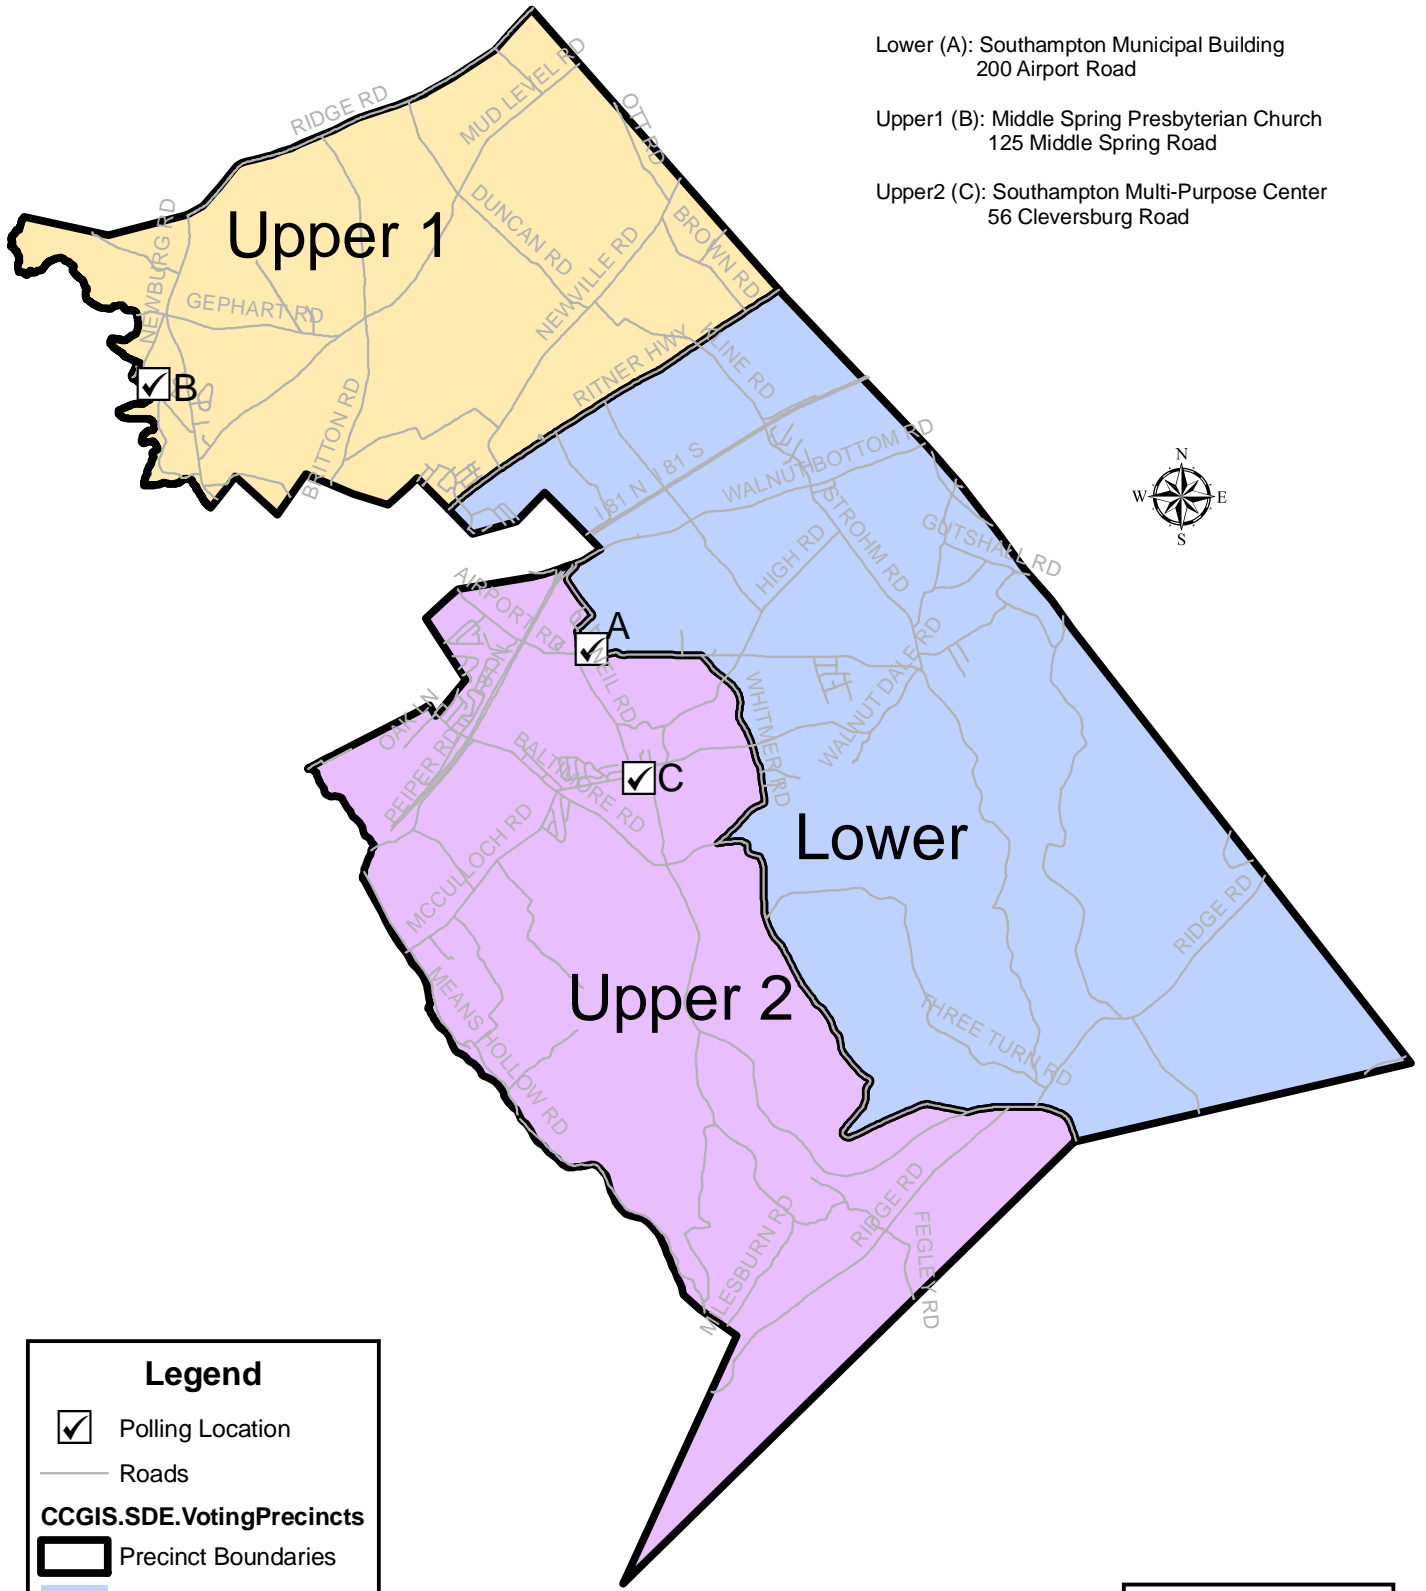

Southampton Township Voting Precincts

Lower (A): Southampton Municipal Building
200 Airport Road

Upper1 (B): Middle Spring Presbyterian Church
125 Middle Spring Road

Upper2 (C): Southampton Multi-Purpose Center
56 Cleversburg Road

Legend

- Polling Location
- Roads

CCGIS.SDE.VotingPrecincts

- Precinct Boundaries
- Southampton Lower
- Southampton Upper 1
- Southampton Upper 2

Prepared by:
Cumberland County GIS
April 2009