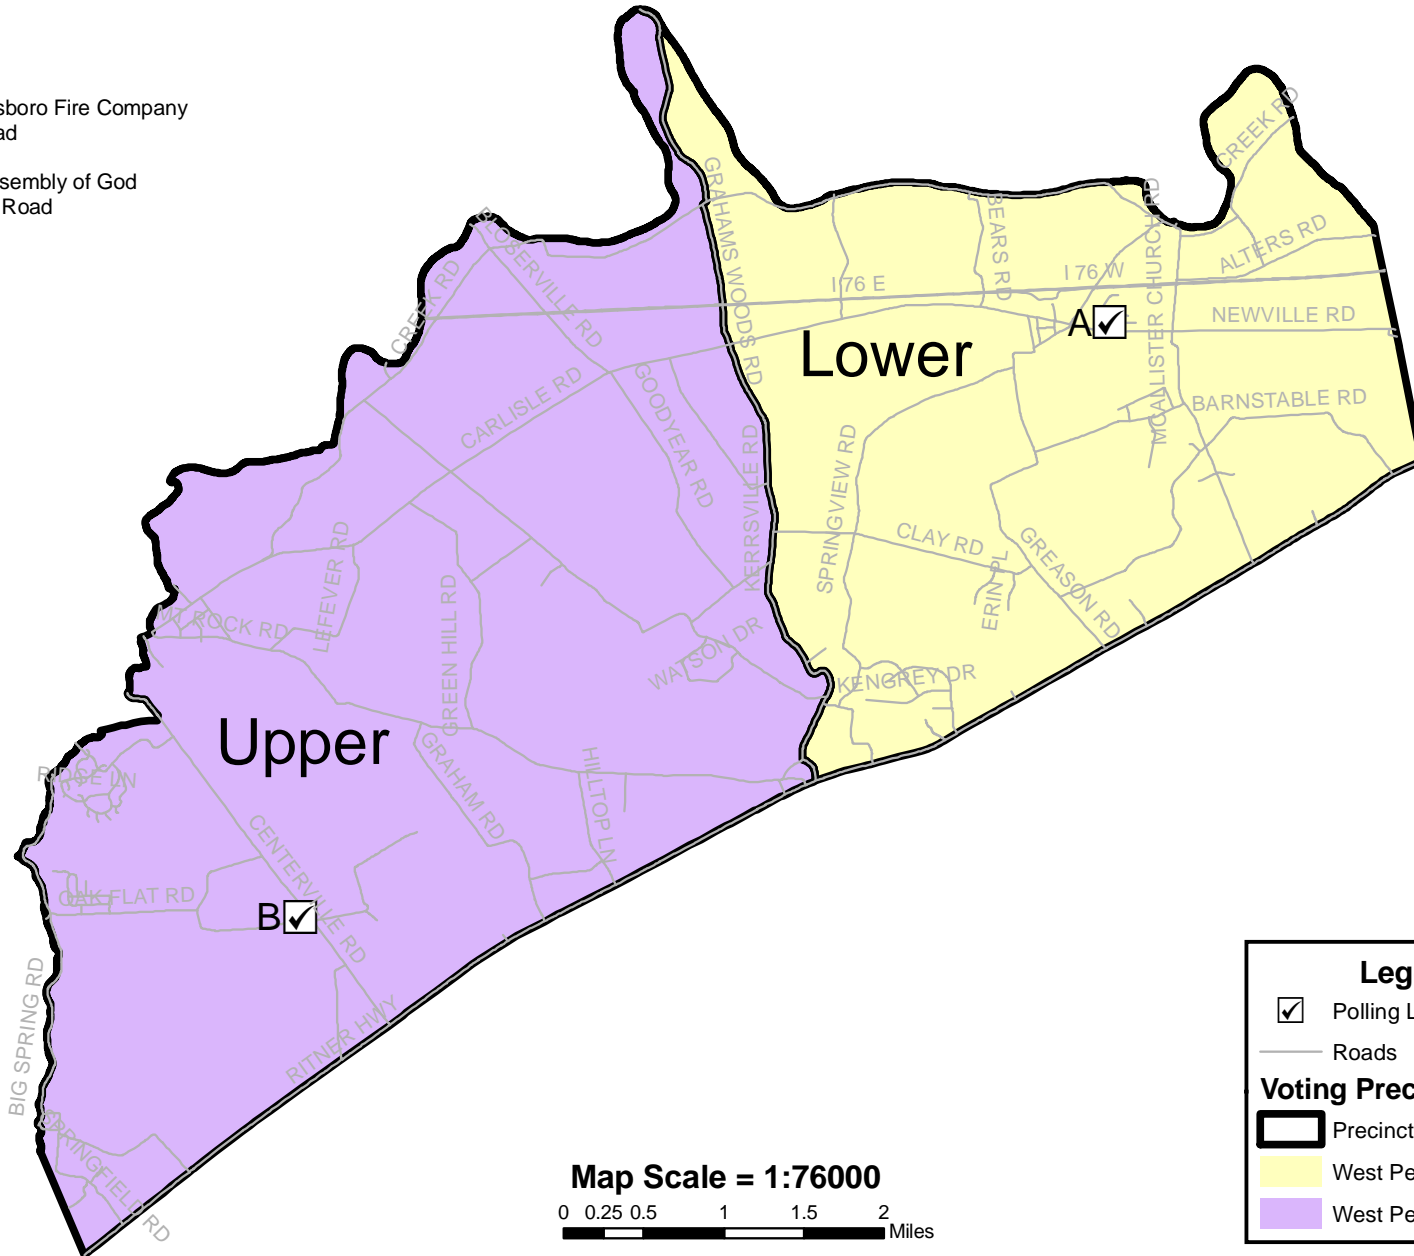

# West Pennsboro Township Voting Precincts

Lower (A): West Pennsboro Fire Company  
20 Park Road

Upper (B): Newville Assembly of God  
403 Oakflat Road

Map Scale = 1:76000  
0 0.25 0.5 1 1.5 2 Miles

Legend	
<input checked="" type="checkbox"/>	Polling Location
	Roads
Voting Precincts	
	Precinct Boundaries
	West Pennsboro Lower
	West Pennsboro Upper