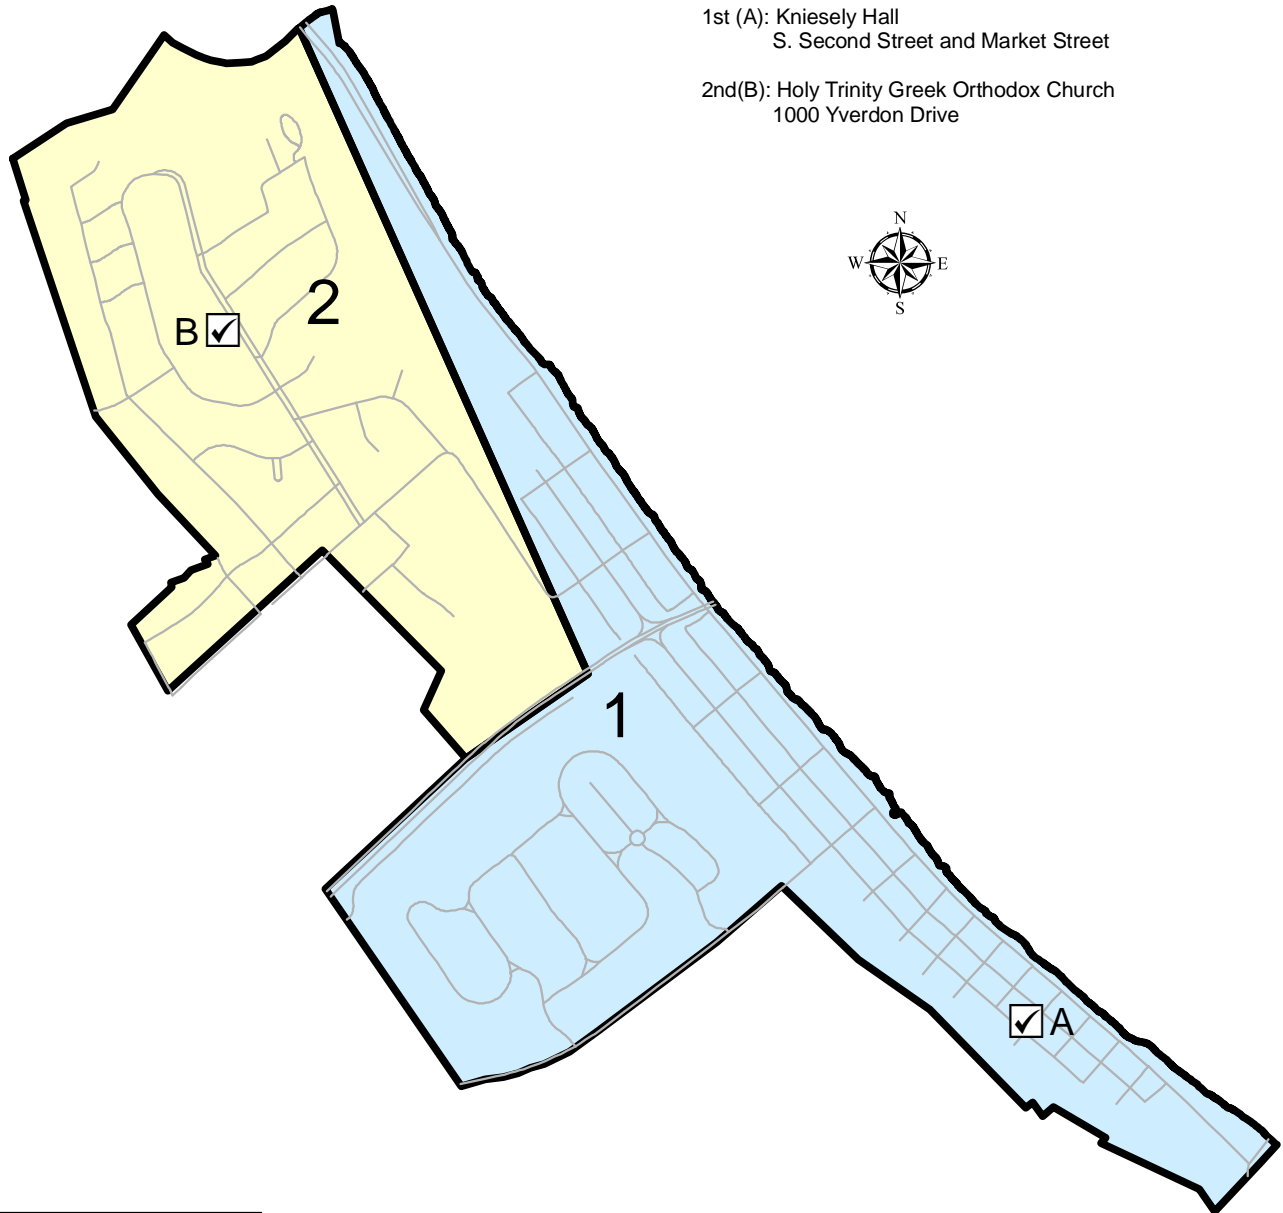

Wormleysburg Borough Voting Precincts

1st (A): Kniesely Hall
S. Second Street and Market Street

2nd(B): Holy Trinity Greek Orthodox Church
1000 Yverdon Drive

Legend

- Polling Location
- Roads

Voting Precincts

- Precinct Boundaries
- Wormleysburg 1
- Wormleysburg 2

Prepared by:
Cumberland County GIS
April 2009